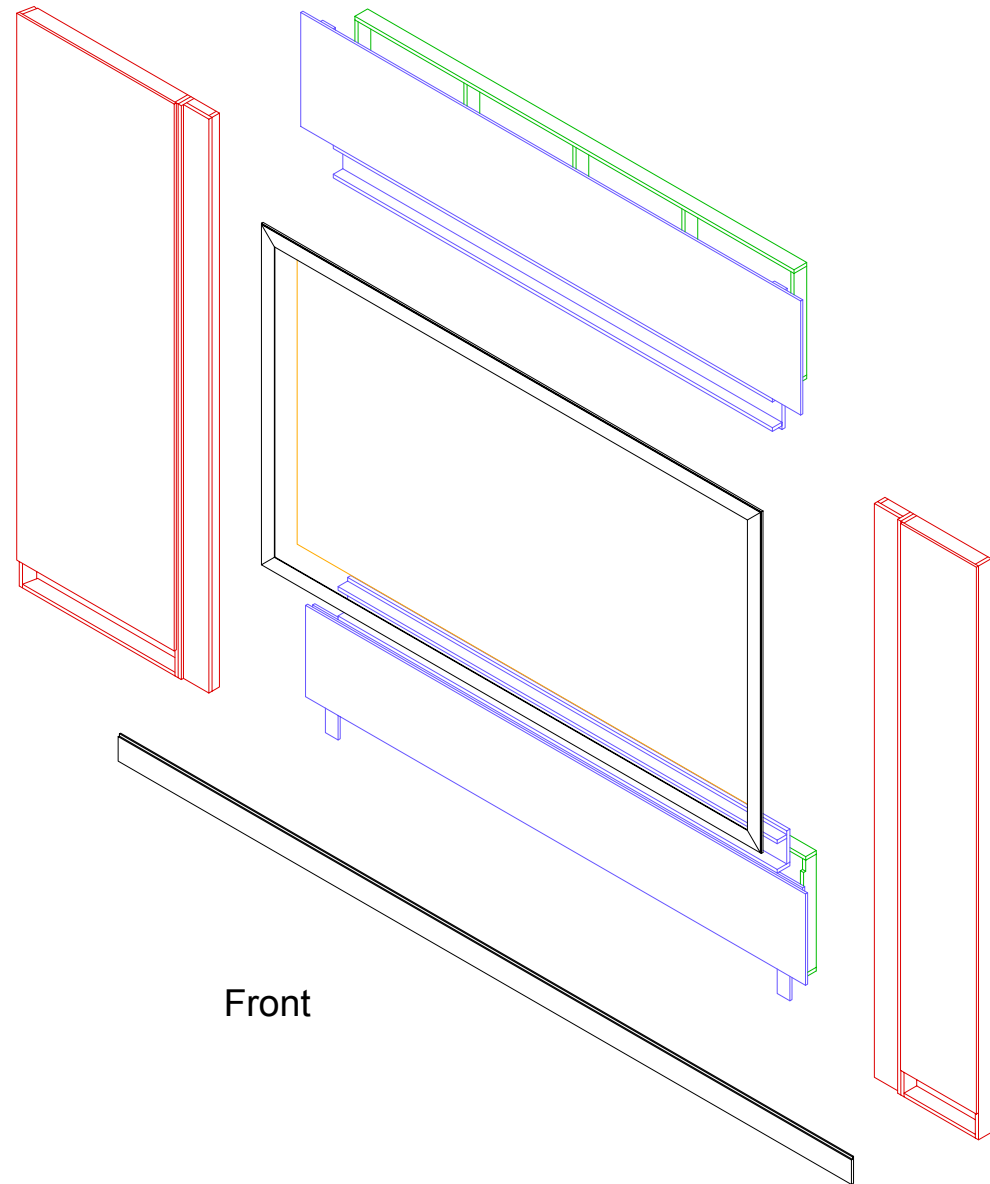

John Monaco Design

John Monaco
646-410-6487
johnmonacodesign@gmail.com
www.johnmonacodesign.com

702 49th Street 3R
Brooklyn, NY
11220

opening date:

notes:

Front