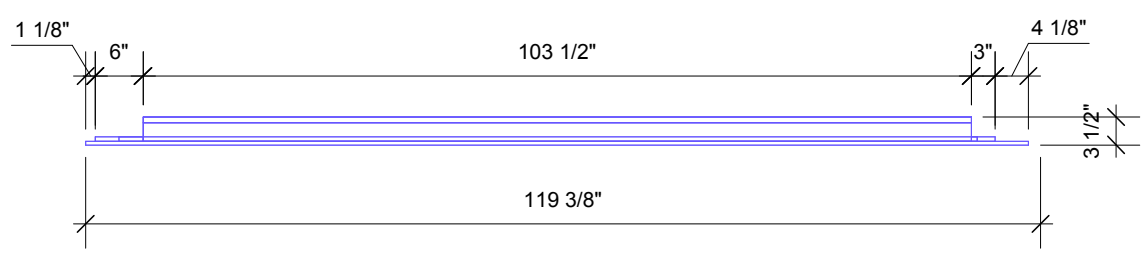

4 side
Scale: 1/2" = 1'-0"

3 top/plan
Scale: 1/2" = 1'-0"

ISSUED/REVISED No.	Date	Description
	05/11/15	

Video Projection wall

Scale
Issue Date
File Name

DRAWING No.

John Monaco Design

John Monaco
646-410-6487
johnmonacodesign@gmail.com
www.johnmonacodesign.com

702 49th Street 3R
Brooklyn, NY
11220

opening date:

notes:

1 front
Scale: 1/2" = 1'-0"

2 top/plan
Scale: 1/2" = 1'-0"

3 side
Scale: 1" = 1'-0"

ISSUED/REVISED No.	Date	Description
--------------------	------	-------------