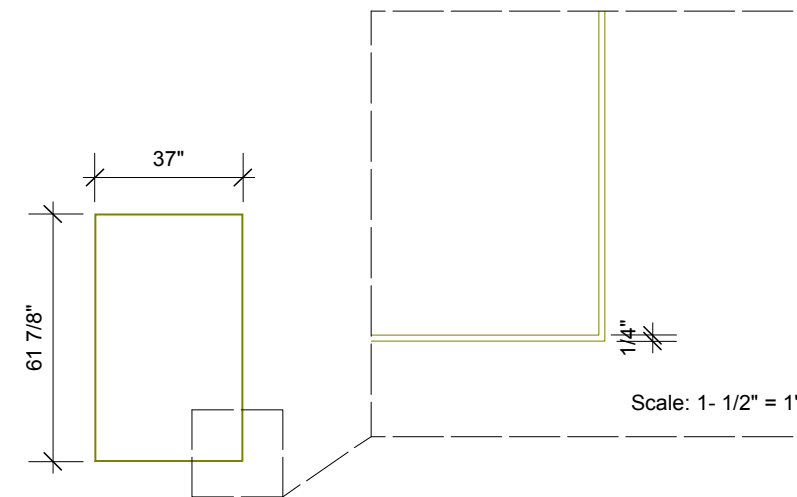

4 Scale: 1/2" = 1'-0"
side

3 top/plan
Scale: 1/2" = 1'-0"

ISSUED/REVISED		
No.	Date	Description

05/11/15

Video Projection
wall

Scale

Issue Date

File Name

702 49th Street 3R
Brooklyn, NY
11220

opening date:

notes:

1 front
Scale: 1/2" = 1'-0"

2 top/plan
Scale: 1/2" = 1'-0"

3 side
Scale: 1" = 1'-0"

ISSUED/REVISED No.	Date	Description
--------------------	------	-------------

702 49th Street 3R
Brooklyn, NY
11220

opening date:

notes:

1 front - left side
Scale: 1/4" = 1'-0"

2 top/plan - left side
Scale: 1/4" = 1'-0"

3 front - right side
Scale: 1/4" = 1'-0"

4 top/plan - right side
Scale: 1/4" = 1'-0"

5 panel only
Scale: 1/4" = 1'-0"

ISSUED/REVISED No.	Date	Description
05/11/15		

05/11/15

Video Projection wall
Side walls/
Removable text panels

Scale

Issue Date

File Name

DRAWING No.