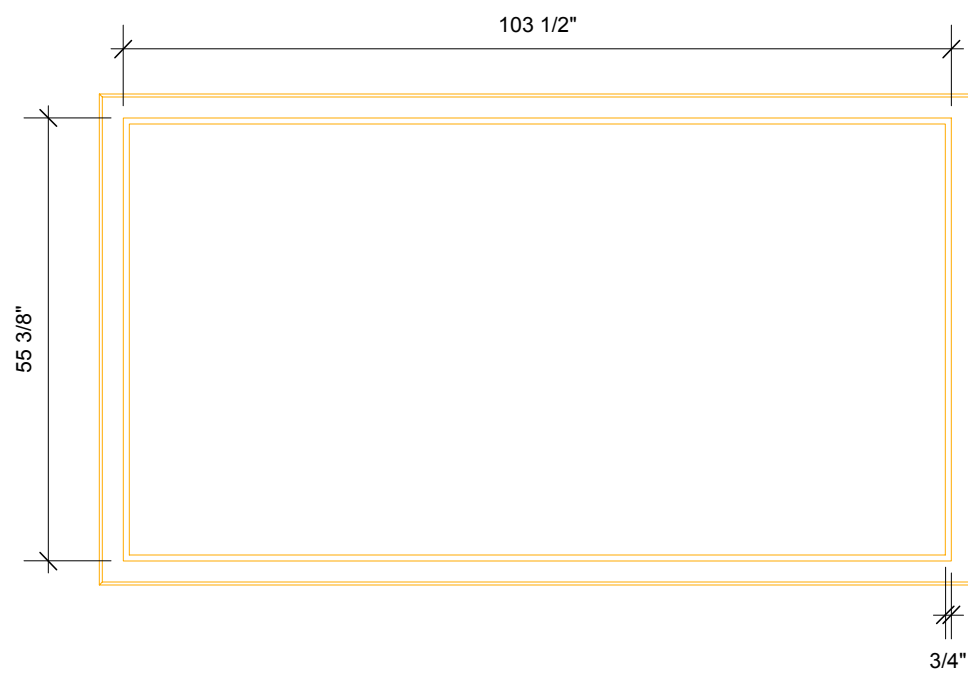

opening date:

notes:

1 front
 Scale: 1/2" = 1'-0"

2 back
 Scale: 1/2" = 1'-0"

3 side
 Scale: 1" = 1'-0"

ISSUED/REVISED No.	Date	Description
--------------------	------	-------------

05/11/15

DRAWING TITLE
 Video Projection wall

notes:

1 front
Scale: 3/8" = 1'-0"

2 back
Scale: 3/8" = 1'-0"

3 side
Scale: 1" = 1'-0"

Open space
for light bleed

ISSUED/REVISED No.	Date	Description
--------------------	------	-------------

05/11/15

DRAWING TITLE
Video Projection wall

notes:

1 front
Scale: 1/2" = 1'-0"

2 back
Scale: 1/2" = 1'-0"

4 side
Scale: 3/4" = 1'-0"

3 top/plan
Scale: 1/2" = 1'-0"

ISSUED/REVISED		
No.	Date	Description
	05/11/15	

Video Projection wall
Side panels

Scale
Issue Date
File Name

5 panel only
Scale: 1/4" = 1'-0"

ISSUED/REVISED No.	Date	Description
05/11/15		

05/11/15

Video Projection wall
Side walls/
Removable text panels

Scale

Issue Date

File Name

DRAWING No.