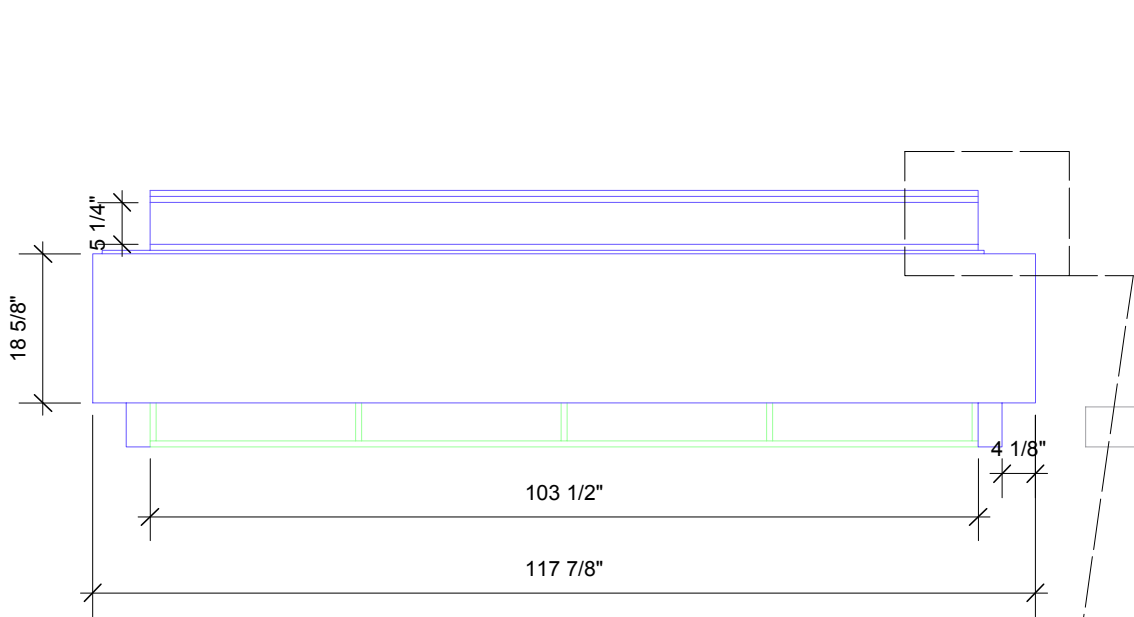

John Monaco Design

John Monaco
646-410-6487
johnmonacodesign@gmail.com
www.johnmonacodesign.com

702 49th Street 3R
Brooklyn, NY
11220

opening date:

notes:

1 front
Scale: 1/2" = 1'-0"