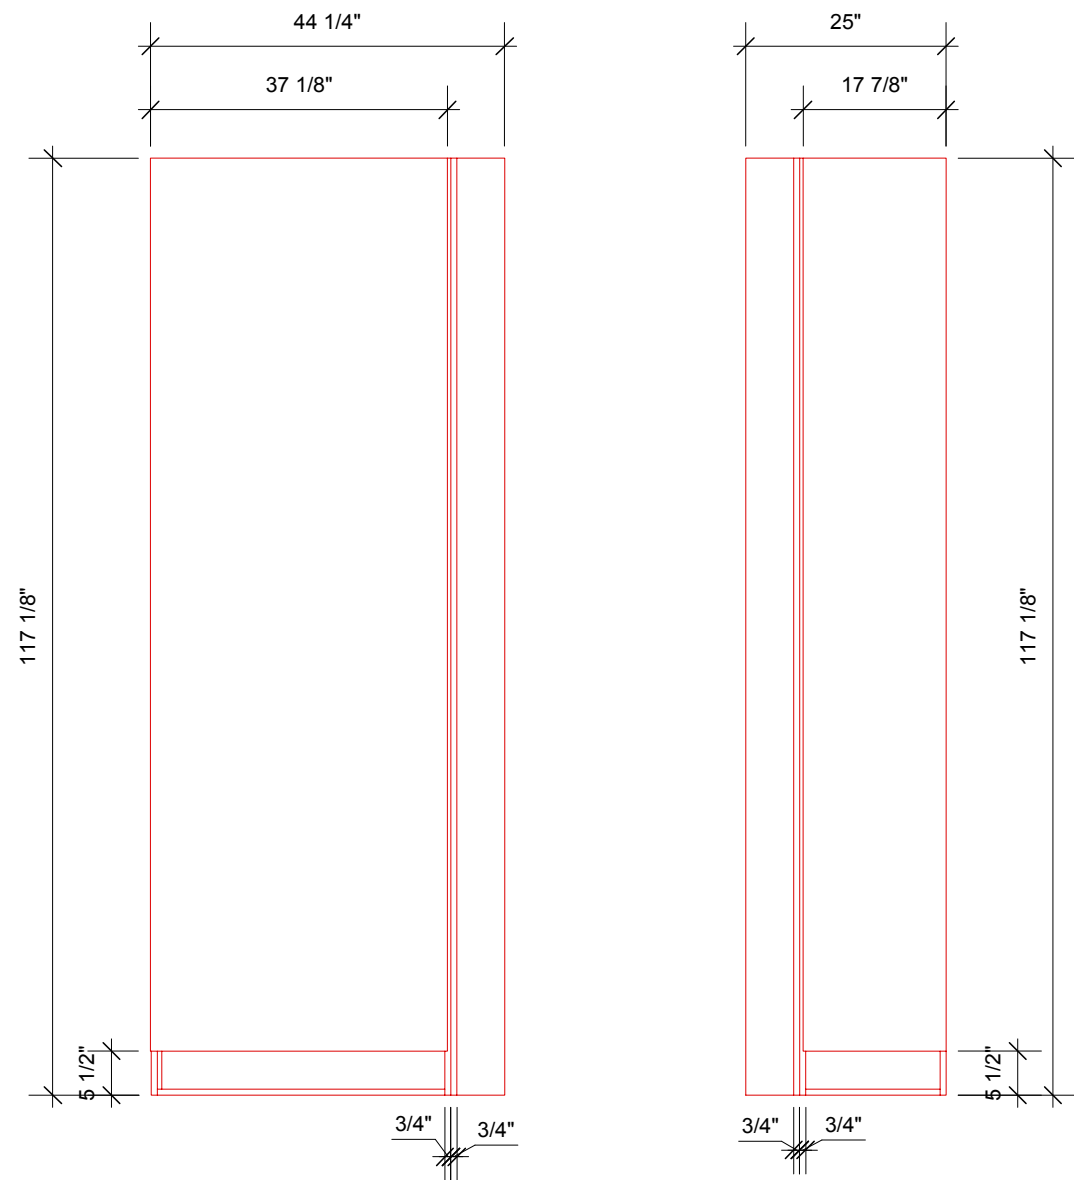

notes:

1 front
Scale: 3/8" = 1'-0"

2 back
Scale: 3/8" = 1'-0"

3 side
Scale: 1" = 1'-0"

Open space
for light bleed

ISSUED/REVISED No.	Date	Description
--------------------	------	-------------

05/11/15

DRAWING TITLE
Video Projection wall

notes:

1 front
Scale: 1/2" = 1'-0"

2 back
Scale: 1/2" = 1'-0"

4 side
Scale: 3/4" = 1'-0"

3 top/plan
Scale: 1/2" = 1'-0"

ISSUED/REVISED		
No.	Date	Description
	05/11/15	

Video Projection wall
Side panels

Scale
Issue Date
File Name

4 Scale: 1/2" = 1'-0"
side

3 top/plan
Scale: 1/2" = 1'-0"

ISSUED/REVISED		
No.	Date	Description

05/11/15

Video Projection
wall

Scale

Issue Date

File Name

5 panel only
Scale: 1/4" = 1'-0"

ISSUED/REVISED No.	Date	Description
05/11/15		

05/11/15

Video Projection wall
Side walls/
Removable text panels

Scale

Issue Date

File Name

DRAWING No.