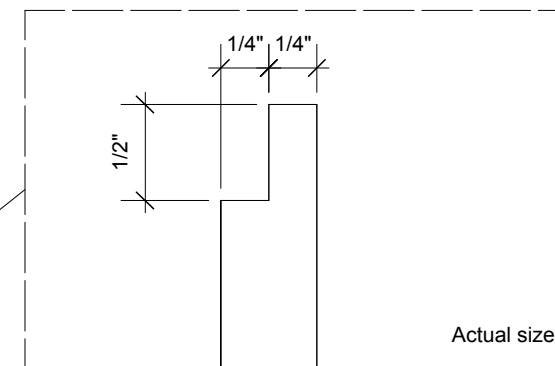

notes:

1 front
Scale: 3/8" = 1'-0"

2 back
Scale: 3/8" = 1'-0"

3 side
Scale: 1" = 1'-0"

Open space
for light bleed

ISSUED/REVISED No.	Date	Description
--------------------	------	-------------

05/11/15

DRAWING TITLE
Video Projection wall

4 Scale: 1/2" = 1'-0"
side

3 top/plan
Scale: 1/2" = 1'-0"

ISSUED/REVISED		
No.	Date	Description

05/11/15

Video Projection
wall

Scale

Issue Date

File Name

702 49th Street 3R
Brooklyn, NY
11220

opening date:

notes:

1 front
Scale: 1/2" = 1'-0"

2 top/plan
Scale: 1/2" = 1'-0"

3 side
Scale: 1" = 1'-0"

ISSUED/REVISED No.	Date	Description
--------------------	------	-------------

5 panel only
Scale: 1/4" = 1'-0"

ISSUED/REVISED No.	Date	Description
05/11/15		

05/11/15

Video Projection wall
Side walls/
Removable text panels

Scale

Issue Date

File Name

DRAWING No.