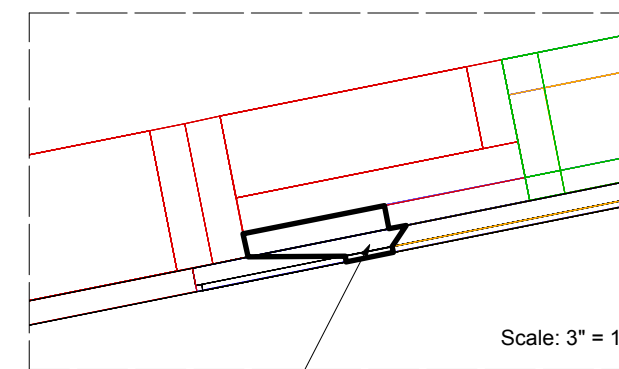

notes:

1 front
Scale: 3/8" = 1'-0"

2 back
Scale: 3/8" = 1'-0"

3 side
Scale: 1" = 1'-0"

Open space
for light bleed

ISSUED/REVISED No.	Date	Description
--------------------	------	-------------

05/11/15

DRAWING TITLE
Video Projection wall

Scale

Issue Date

File Name

DRAWING No.

John Monaco Design

John Monaco
646-410-6487
johnmonacodesign@gmail.com
www.johnmonacodesign.com

702 49th Street 3R
Brooklyn, NY
11220

opening date: