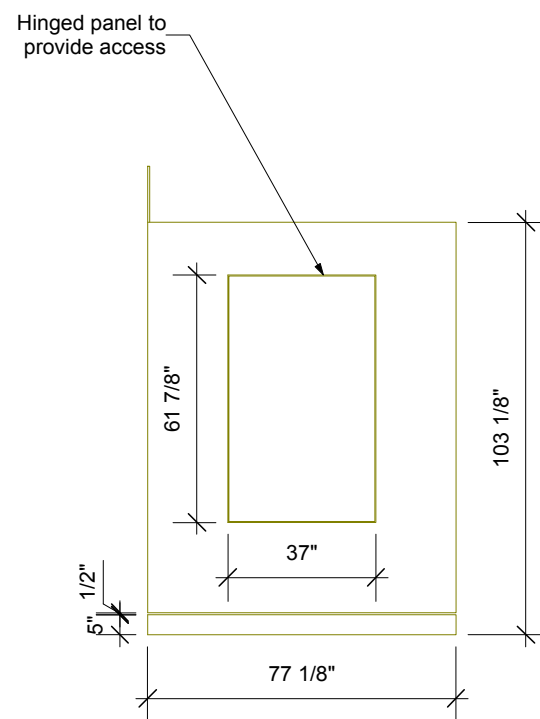

702 49th Street 3R
Brooklyn, NY
11220

opening date:

notes:

1 front
Scale: 1/2" = 1'-0"

2 top/plan
Scale: 1/2" = 1'-0"

3 side
Scale: 1" = 1'-0"

ISSUED/REVISED No.	Date	Description
--------------------	------	-------------

05/11/15

Video Projection wall
Top/bottom ribbing

Scale

Issue Date

File Name

DRAWING No.

John Monaco Design

John Monaco
646-410-6487
johnmonacodesign@gmail.com
www.johnmonacodesign.com

702 49th Street 3R
Brooklyn, NY
11220

opening date:

notes:

1 front - left side
Scale: 1/4" = 1'-0"

2 top/plan - left side
Scale: 1/4" = 1'-0"

3 front - right side
Scale: 1/4" = 1'-0"

4 top/plan - right side
Scale: 1/4" = 1'-0"

5 panel only
Scale: 1/4" = 1'-0"

ISSUED/REVISED No.	Date	Description
05/11/15		

05/11/15

Video Projection wall
Side walls/
Removable text panels

Scale

Issue Date

File Name

DRAWING No.