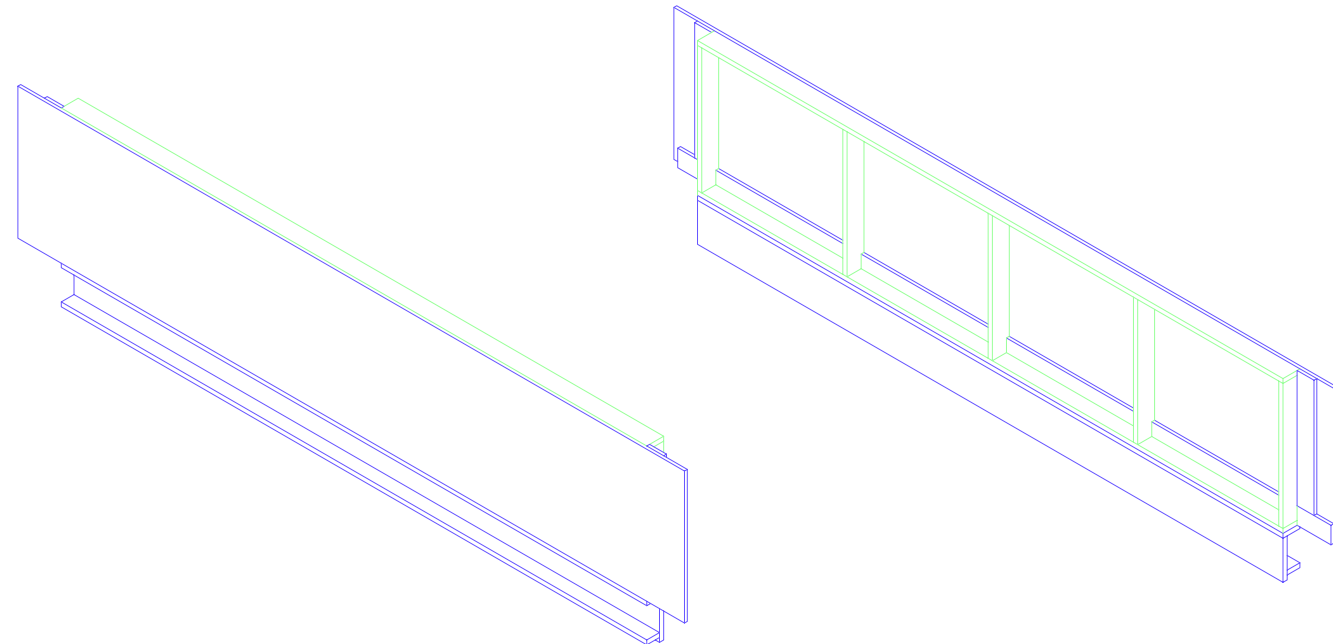

4 Scale: 1/2" = 1'-0"
side

3 top/plan
Scale: 1/2" = 1'-0"

ISSUED/REVISED		
No.	Date	Description

05/11/15

Video Projection
wall

Scale

Issue Date

File Name