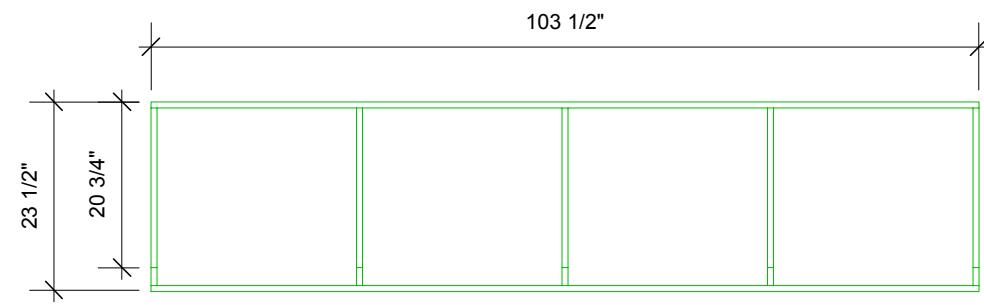

4 side
Scale: 1/2" = 1'-0"

3 top/plan
Scale: 1/2" = 1'-0"

ISSUED/REVISED No.	Date	Description
	05/11/15	

Video Projection wall

Scale
Issue Date
File Name

DRAWING No.

John Monaco Design

John Monaco
646-410-6487
johnmonacodesign@gmail.com
www.johnmonacodesign.com

702 49th Street 3R
Brooklyn, NY
11220

opening date:

notes:

1 front
Scale: 1/2" = 1'-0"

2 top/plan
Scale: 1/2" = 1'-0"

3 side
Scale: 1" = 1'-0"

ISSUED/REVISED No.	Date	Description
--------------------	------	-------------