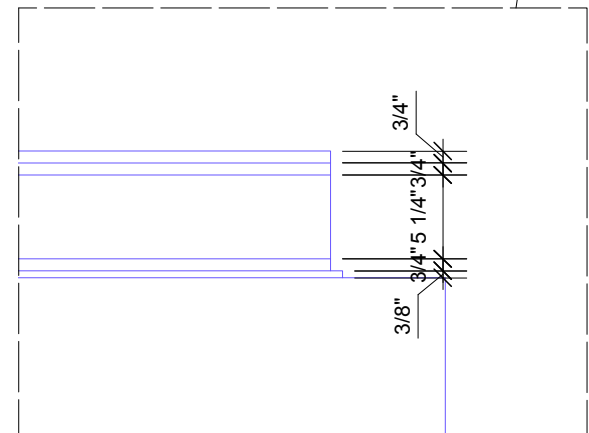

4 Scale: 1/2" = 1'-0"
side

3 top/plan
Scale: 1/2" = 1'-0"

ISSUED/REVISED		
No.	Date	Description

05/11/15

Video Projection
wall

Scale

Issue Date

File Name

DRAWING
No.

John Monaco Design

John Monaco
646-410-6487
johnmonacodesign@gmail.com
www.johnmonacodesign.com

702 49th Street 3R
Brooklyn, NY
11220

opening date:

notes:

1 front
Scale: 1/2" = 1'-0"

2 back
Scale: 1/2" = 1'-0"

4 side
Scale: 1/2" = 1'-0"

3 top/plan
Scale: 1/2" = 1'-0"

ISSUED/REVISED No.	Date	Description
	05/11/15	

Video Projection wall

Scale
Issue Date
File Name

DRAWING No.

John Monaco Design

John Monaco
646-410-6487
johnmonacodesign@gmail.com
www.johnmonacodesign.com

702 49th Street 3R
Brooklyn, NY
11220

opening date:

notes:

1 front
Scale: 1/2" = 1'-0"

2 top/plan
Scale: 1/2" = 1'-0"

3 side
Scale: 1" = 1'-0"

ISSUED/REVISED No.	Date	Description
--------------------	------	-------------