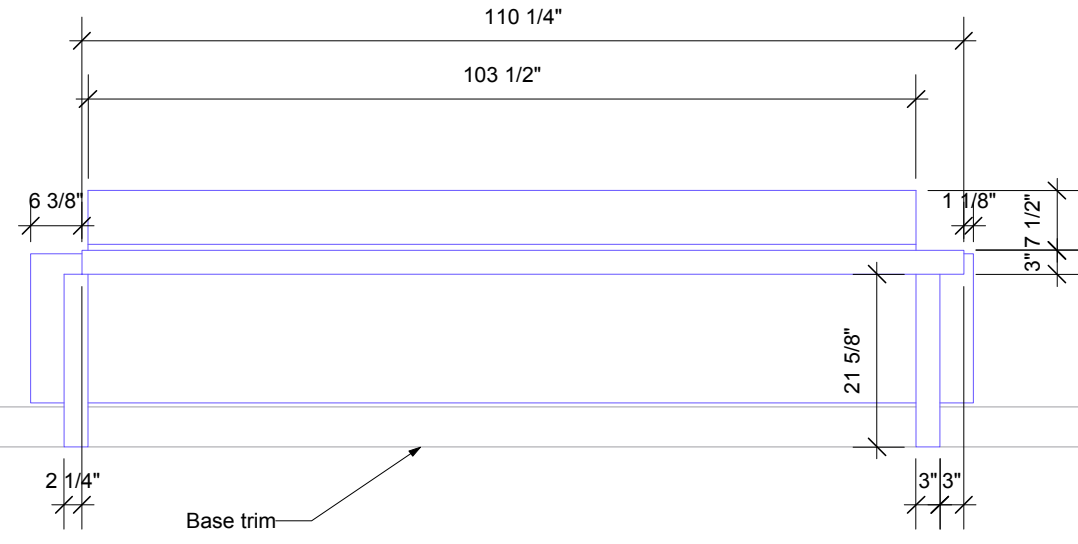

DRAWING
No.

John Monaco Design

John Monaco
646-410-6487
johnmonacodesign@gmail.com
www.johnmonacodesign.com

702 49th Street 3R
Brooklyn, NY
11220

opening date:

notes:

1 front
Scale: 1/2" = 1'-0"

2 back
Scale: 1/2" = 1'-0"

4 side
Scale: 1/2" = 1'-0"

3 top/plan
Scale: 1/2" = 1'-0"

ISSUED/REVISED No.	Date	Description
	05/11/15	

Video Projection wall

Scale
Issue Date
File Name

DRAWING No.

John Monaco Design

John Monaco
646-410-6487
johnmonacodesign@gmail.com
www.johnmonacodesign.com

702 49th Street 3R
Brooklyn, NY
11220

opening date:

notes:

1 front
Scale: 1/2" = 1'-0"

2 top/plan
Scale: 1/2" = 1'-0"

3 side
Scale: 1" = 1'-0"

ISSUED/REVISED No.	Date	Description
--------------------	------	-------------

5 panel only
Scale: 1/4" = 1'-0"

ISSUED/REVISED No.	Date	Description
05/11/15		

05/11/15

Video Projection wall
Side walls/
Removable text panels

Scale

Issue Date

File Name

DRAWING No.