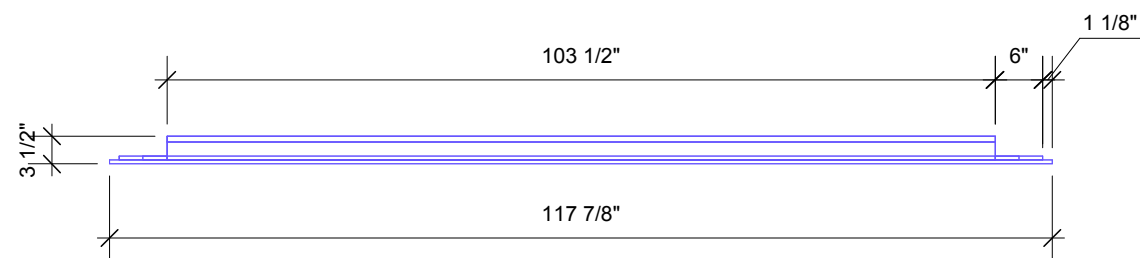

4 Scale: 1/2" = 1'-0"
side

3 top/plan
Scale: 1/2" = 1'-0"

ISSUED/REVISED		
No.	Date	Description

05/11/15

Video Projection
wall

Scale

Issue Date

File Name