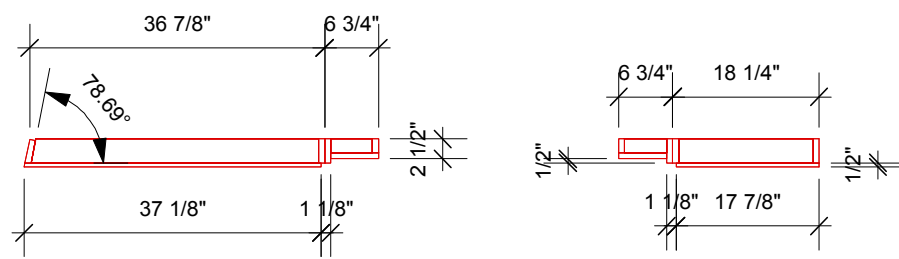

notes:

1 front
Scale: 1/2" = 1'-0"

2 back
Scale: 1/2" = 1'-0"

4 side
Scale: 3/4" = 1'-0"

3 top/plan
Scale: 1/2" = 1'-0"

ISSUED/REVISED		
No.	Date	Description
	05/11/15	

Video Projection wall
Side panels

Scale
Issue Date
File Name