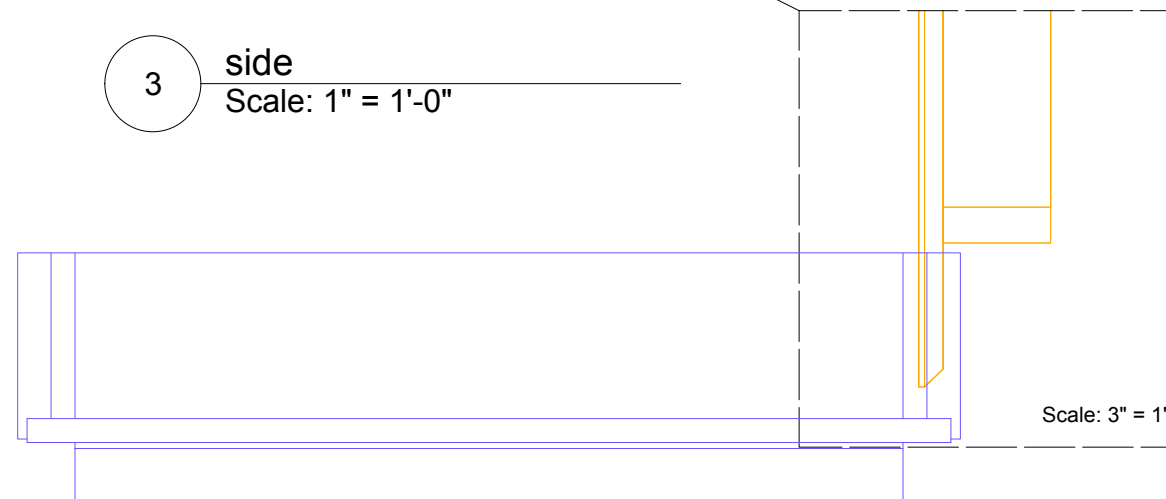

opening date:

notes:

1 front
 Scale: 1/2" = 1'-0"

2 back
 Scale: 1/2" = 1'-0"

3 side
 Scale: 1" = 1'-0"

ISSUED/REVISED No.	Date	Description
--------------------	------	-------------

05/11/15

DRAWING TITLE
 Video Projection wall

notes:

1 front
Scale: 3/8" = 1'-0"

2 back
Scale: 3/8" = 1'-0"

3 side
Scale: 1" = 1'-0"

Open space
for light bleed

ISSUED/REVISED No.	Date	Description
--------------------	------	-------------

05/11/15

DRAWING TITLE
Video Projection wall

5 panel only
Scale: 1/4" = 1'-0"

ISSUED/REVISED No.	Date	Description
05/11/15		

05/11/15

Video Projection wall
Side walls/
Removable text panels

Scale

Issue Date

File Name

DRAWING No.