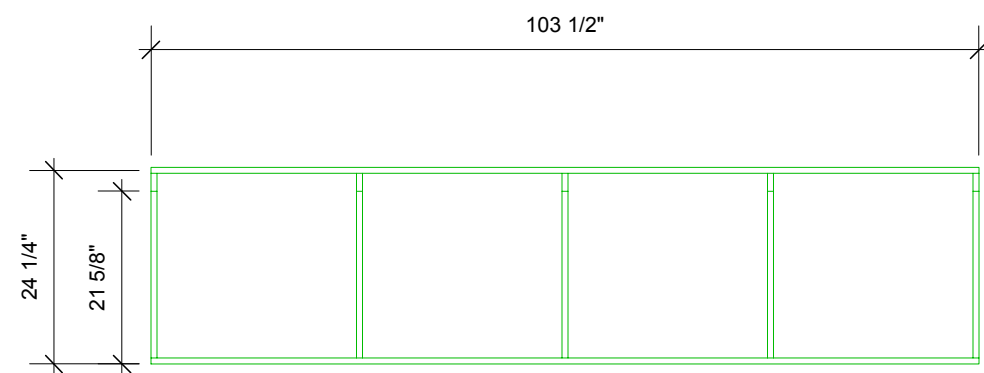

4 side
Scale: 1/2" = 1'-0"

3 top/plan
Scale: 1/2" = 1'-0"

ISSUED/REVISED No.	Date	Description
	05/11/15	

Video Projection wall

Scale
Issue Date
File Name

DRAWING No.

John Monaco Design

John Monaco
646-410-6487
johnmonacodesign@gmail.com
www.johnmonacodesign.com

702 49th Street 3R
Brooklyn, NY
11220

opening date:

notes:

1 front
Scale: 1/2" = 1'-0"

2 top/plan
Scale: 1/2" = 1'-0"

3 side
Scale: 1" = 1'-0"

ISSUED/REVISED No.	Date	Description
--------------------	------	-------------