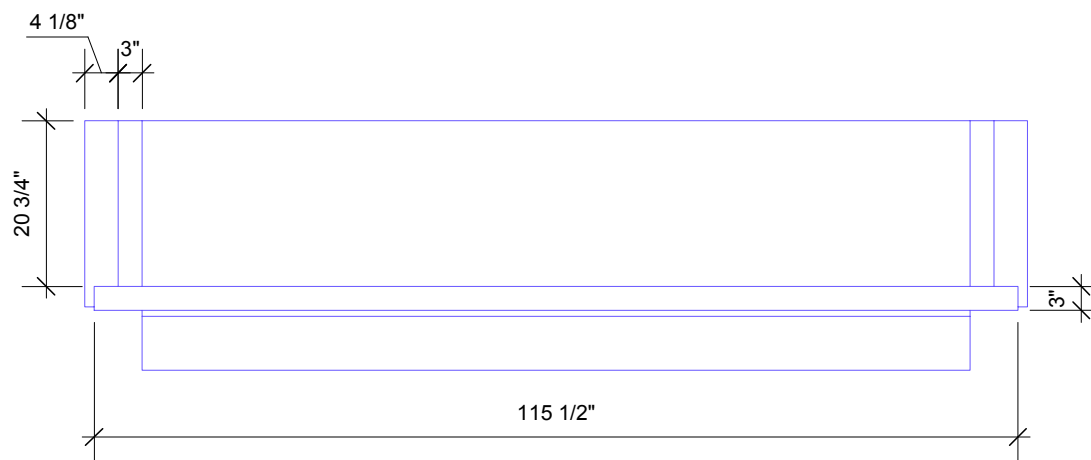

2 back
Scale: 1/2" = 1'-0"