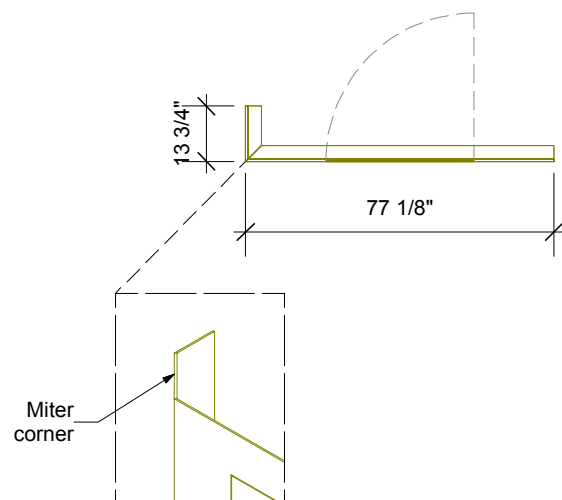

702 49th Street 3R
Brooklyn, NY
11220

opening date:

notes:

1 front
Scale: 1/2" = 1'-0"

2 top/plan
Scale: 1/2" = 1'-0"

3 side
Scale: 1" = 1'-0"

ISSUED/REVISED No.	Date	Description
--------------------	------	-------------

05/11/15

Video Projection wall
Top/bottom ribbing

Scale

Issue Date

File Name

DRAWING No.

John Monaco Design

John Monaco
646-410-6487
johnmonacodesign@gmail.com
www.johnmonacodesign.com

702 49th Street 3R
Brooklyn, NY
11220

opening date:

notes:

1 front - left side
Scale: 1/4" = 1'-0"

2 top/plan - left side
Scale: 1/4" = 1'-0"

3 front - right side
Scale: 1/4" = 1'-0"

4 top/plan - right side
Scale: 1/4" = 1'-0"

5 panel only
Scale: 1/4" = 1'-0"

ISSUED/REVISED No.	Date	Description
05/11/15		

05/11/15

Video Projection wall
Side walls/
Removable text panels

Scale

Issue Date

File Name

DRAWING No.