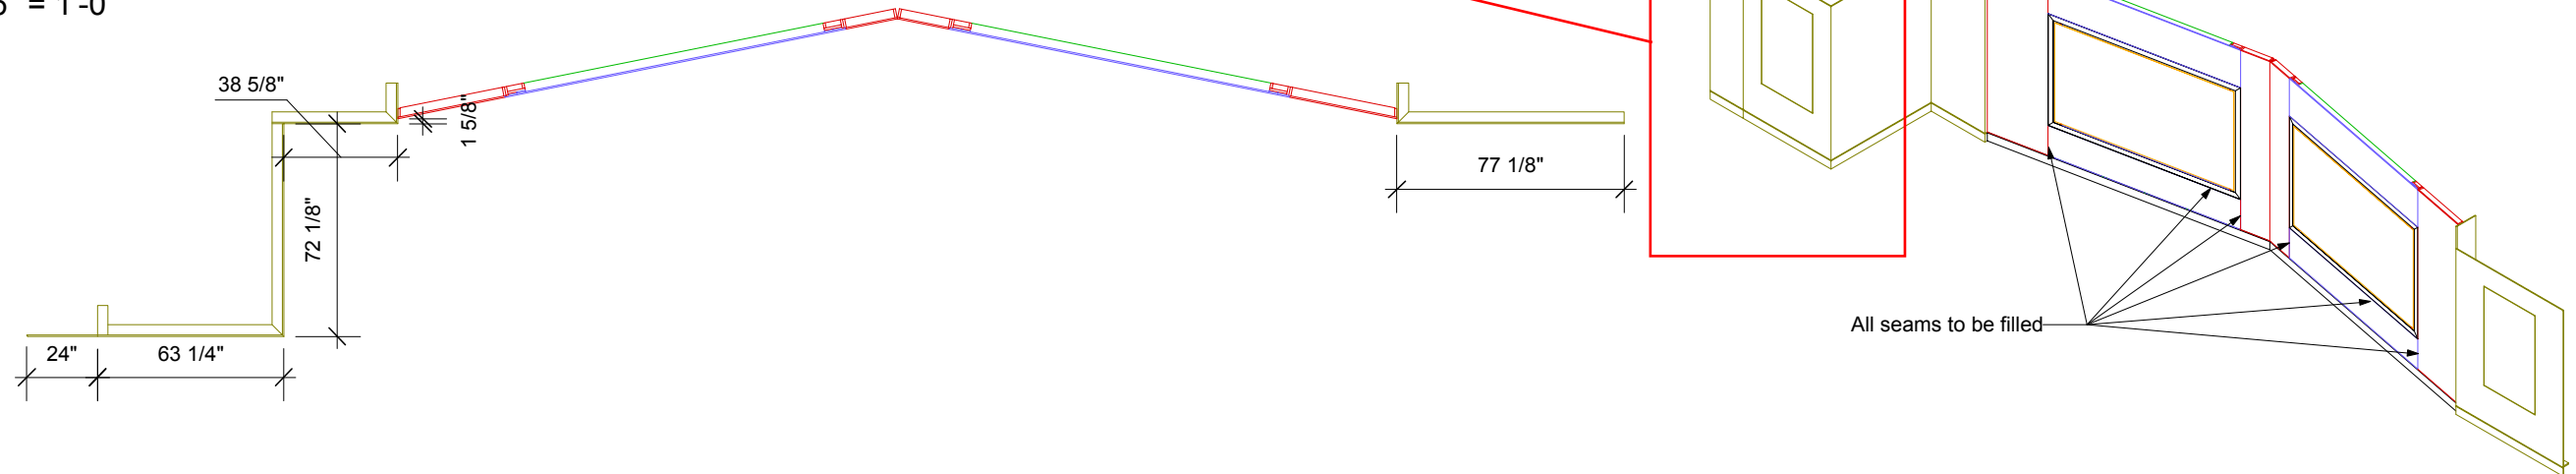

2 top/plan
Scale: 3/16" = 1'-0"