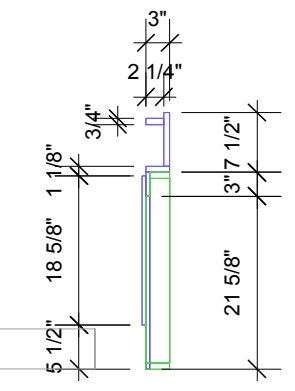

4 Scale: 1/2" = 1'-0"
side

3 top/plan
Scale: 1/2" = 1'-0"

ISSUED/REVISED		
No.	Date	Description

05/11/15

Video Projection
wall

Scale

Issue Date

File Name

DRAWING
No.

John Monaco Design

John Monaco
646-410-6487
johnmonacodesign@gmail.com
www.johnmonacodesign.com

702 49th Street 3R
Brooklyn, NY
11220

opening date:

notes:

1 front
Scale: 1/2" = 1'-0"

2 back
Scale: 1/2" = 1'-0"

4 side
Scale: 1/2" = 1'-0"

3 top/plan
Scale: 1/2" = 1'-0"

ISSUED/REVISED No.	Date	Description
	05/11/15	

Video Projection wall

Scale
Issue Date
File Name

DRAWING No.

John Monaco Design

John Monaco
646-410-6487
johnmonacodesign@gmail.com
www.johnmonacodesign.com

702 49th Street 3R
Brooklyn, NY
11220

opening date:

notes:

1 front
Scale: 1/2" = 1'-0"

2 top/plan
Scale: 1/2" = 1'-0"

3 side
Scale: 1" = 1'-0"

ISSUED/REVISED No.	Date	Description
--------------------	------	-------------