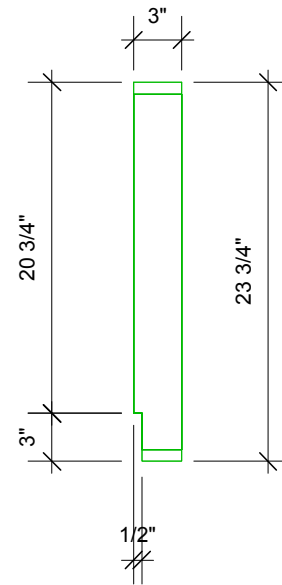

4 side
Scale: 1/2" = 1'-0"

3 top/plan
Scale: 1/2" = 1'-0"

ISSUED/REVISED No.	Date	Description
	05/11/15	

Video Projection wall

Scale
Issue Date
File Name

DRAWING No.

John Monaco Design

John Monaco
646-410-6487
johnmonacodesign@gmail.com
www.johnmonacodesign.com

702 49th Street 3R
Brooklyn, NY
11220

opening date:

notes:

1 front
Scale: 1/2" = 1'-0"

2 top/plan
Scale: 1/2" = 1'-0"

3 side
Scale: 1" = 1'-0"

ISSUED/REVISED No.	Date	Description
--------------------	------	-------------

702 49th Street 3R
Brooklyn, NY
11220

opening date:

notes:

1 front - left side
Scale: 1/4" = 1'-0"

2 top/plan - left side
Scale: 1/4" = 1'-0"

3 front - right side
Scale: 1/4" = 1'-0"

4 top/plan - right side
Scale: 1/4" = 1'-0"

5 panel only
Scale: 1/4" = 1'-0"

ISSUED/REVISED No.	Date	Description
05/11/15		

05/11/15

Video Projection wall
Side walls/
Removable text panels

Scale

Issue Date

File Name

DRAWING No.