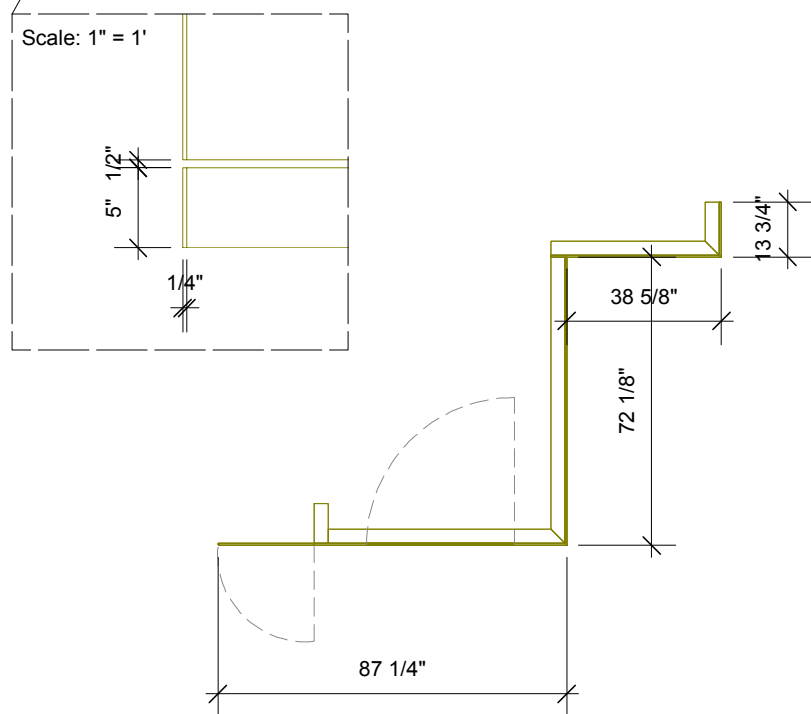

702 49th Street 3R
Brooklyn, NY
11220

opening date:

notes:

1 front
Scale: 1/2" = 1'-0"

2 top/plan
Scale: 1/2" = 1'-0"

3 side
Scale: 1" = 1'-0"

ISSUED/REVISED No.	Date	Description
--------------------	------	-------------

05/11/15

Video Projection wall
Top/bottom ribbing

Scale

Issue Date

File Name

DRAWING No.

John Monaco Design

John Monaco
646-410-6487
johnmonacodesign@gmail.com
www.johnmonacodesign.com

702 49th Street 3R
Brooklyn, NY
11220

opening date:

notes:

1 front - left side
Scale: 1/4" = 1'-0"

2 top/plan - left side
Scale: 1/4" = 1'-0"

3 front - right side
Scale: 1/4" = 1'-0"

4 top/plan - right side
Scale: 1/4" = 1'-0"

5 panel only
Scale: 1/4" = 1'-0"

ISSUED/REVISED No.	Date	Description
05/11/15		

05/11/15

Video Projection wall
Side walls/
Removable text panels

Scale

Issue Date

File Name

DRAWING No.