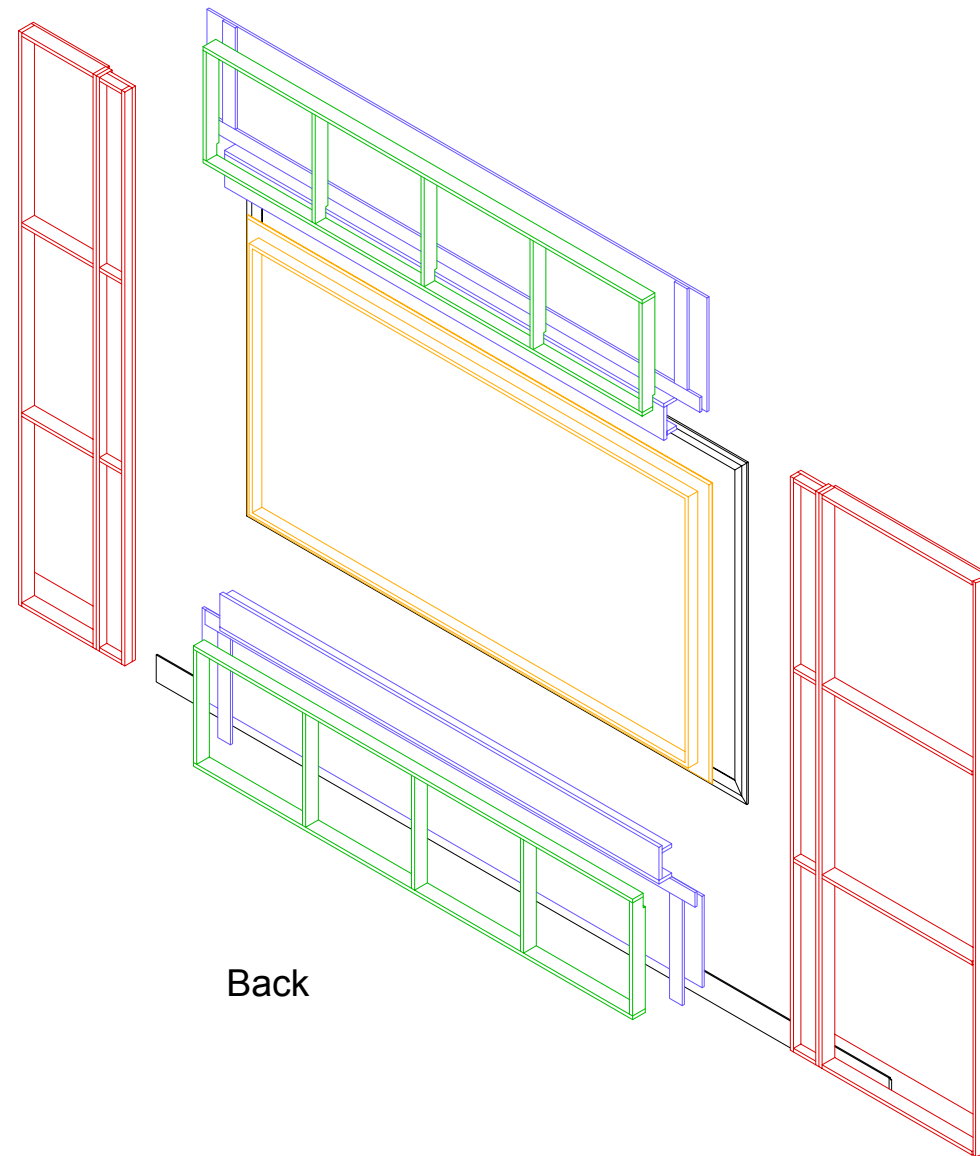

John Monaco Design

John Monaco
646-410-6487
johnmonacodesign@gmail.com
www.johnmonacodesign.com

702 49th Street 3R
Brooklyn, NY
11220

opening date:

notes:

Back

ISSUED/REVISED No.	Date	Description

05/11/15

Video Projection wall
Exploded view

Scale

Issue Date

File Name

DRAWING No.