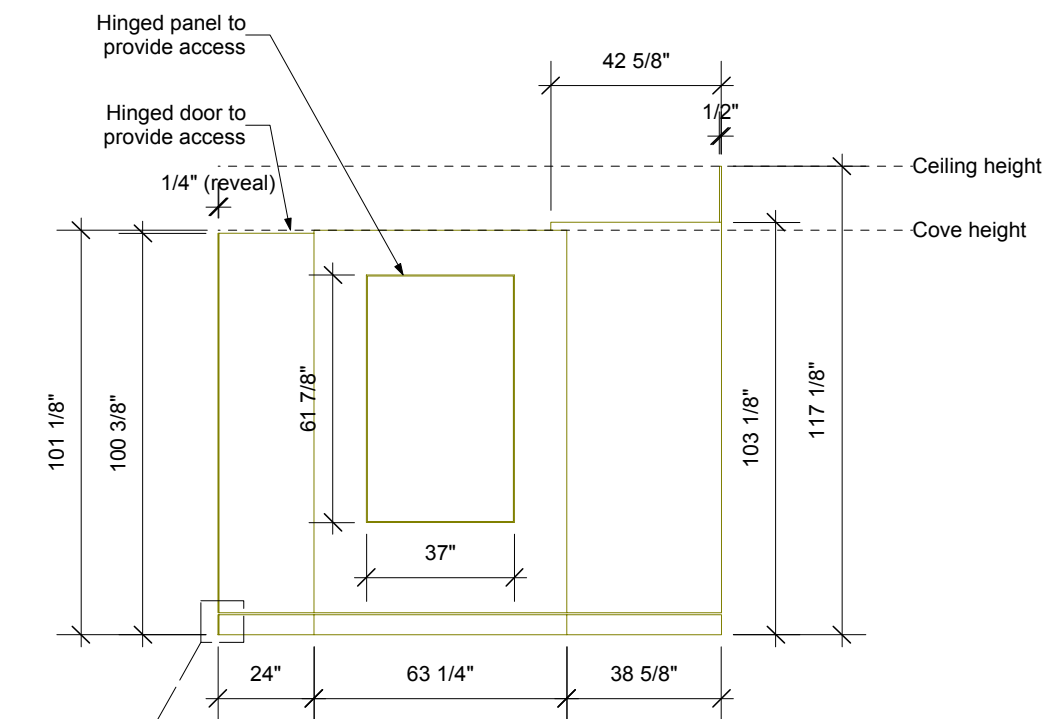

702 49th Street 3R
Brooklyn, NY
11220

opening date:

notes:

1 front
Scale: 1/2" = 1'-0"

2 top/plan
Scale: 1/2" = 1'-0"

3 side
Scale: 1" = 1'-0"

ISSUED/REVISED No.	Date	Description
--------------------	------	-------------

05/11/15

Video Projection wall
Top/bottom ribbing

Scale

Issue Date

File Name

DRAWING No.

John Monaco Design

John Monaco
646-410-6487
johnmonacodesign@gmail.com
www.johnmonacodesign.com

702 49th Street 3R
Brooklyn, NY
11220

opening date:

notes:

1 front - left side
Scale: 1/4" = 1'-0"

2 top/plan - left side
Scale: 1/4" = 1'-0"

3 front - right side
Scale: 1/4" = 1'-0"

4 top/plan - right side
Scale: 1/4" = 1'-0"

5 panel only
Scale: 1/4" = 1'-0"

ISSUED/REVISED No.	Date	Description
05/11/15		

05/11/15

Video Projection wall
Side walls/
Removable text panels

Scale

Issue Date

File Name

DRAWING No.