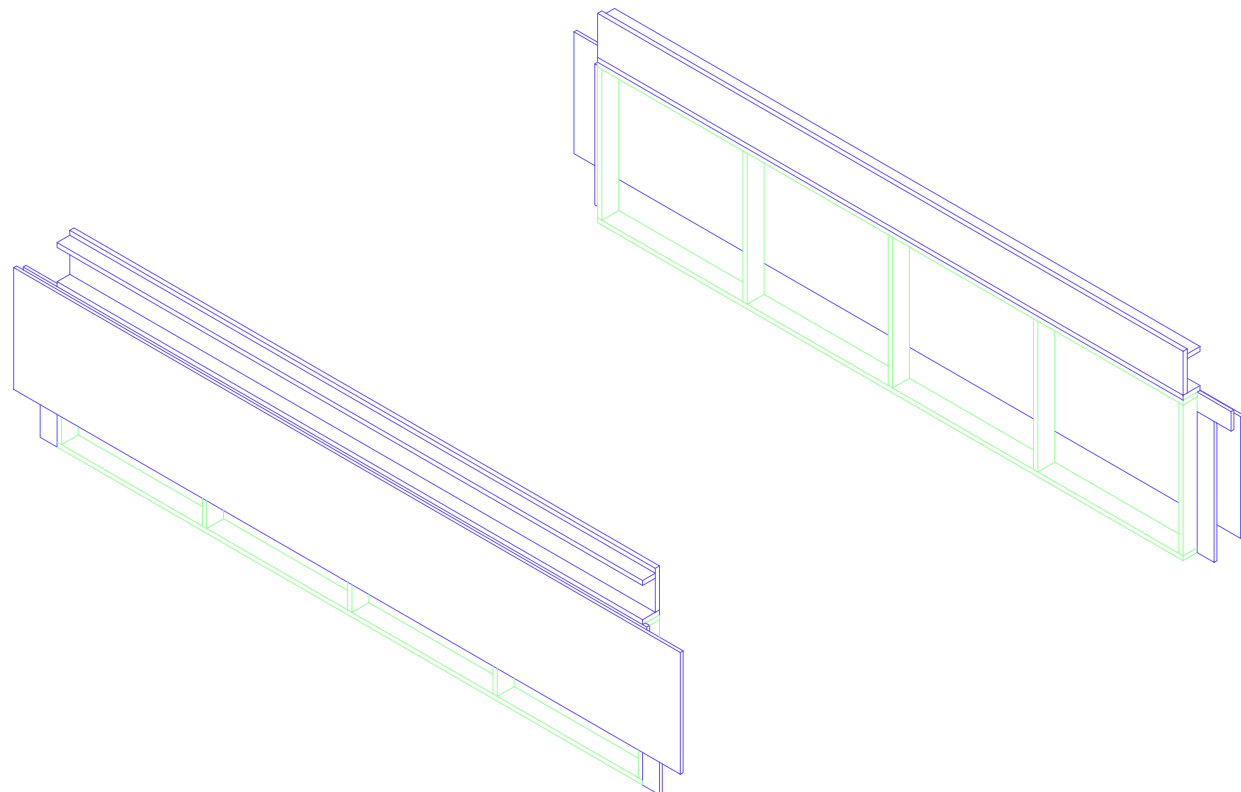

3 top/plan
Scale: 1/2" = 1'-0"

ISSUED/REVISED No.	Date	Description
	05/11/15	

Video Projection wall

Scale
Issue Date
File Name

DRAWING No.