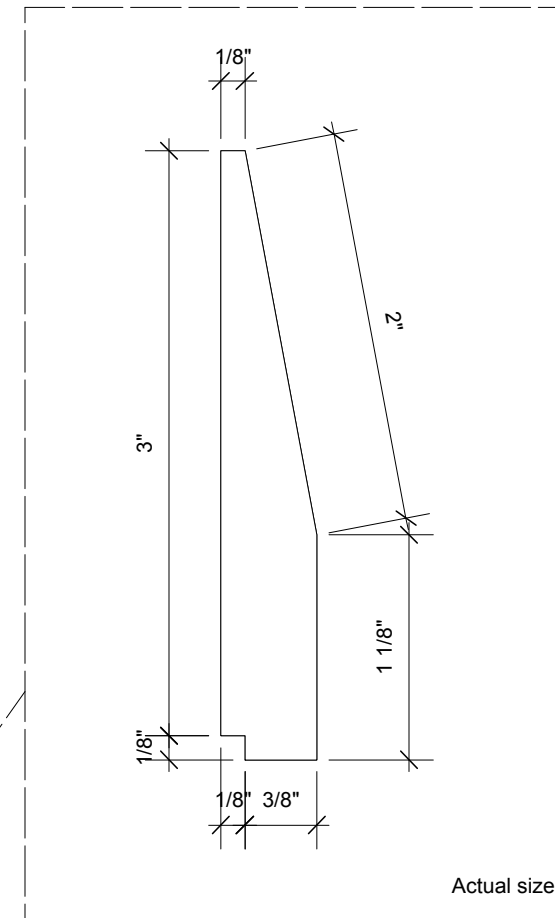

notes:

1 front
Scale: 3/8" = 1'-0"

2 back
Scale: 3/8" = 1'-0"

3 side
Scale: 1" = 1'-0"

Open space
for light bleed

ISSUED/REVISED No.	Date	Description
--------------------	------	-------------

05/11/15

DRAWING TITLE
Video Projection wall

4 Scale: 1/2" = 1'-0"
side

3 top/plan
Scale: 1/2" = 1'-0"

ISSUED/REVISED		
No.	Date	Description

05/11/15

Video Projection
wall

Scale

Issue Date

File Name

4 side
Scale: 1/2" = 1'-0"

3 top/plan
Scale: 1/2" = 1'-0"

ISSUED/REVISED No.	Date	Description
	05/11/15	

Video Projection wall

Scale
Issue Date
File Name

DRAWING No.

John Monaco Design

John Monaco
646-410-6487
johnmonacodesign@gmail.com
www.johnmonacodesign.com

5 panel only
Scale: 1/4" = 1'-0"

ISSUED/REVISED No.	Date	Description
05/11/15		

05/11/15

Video Projection wall
Side walls/
Removable text panels

Scale

Issue Date

File Name

DRAWING No.