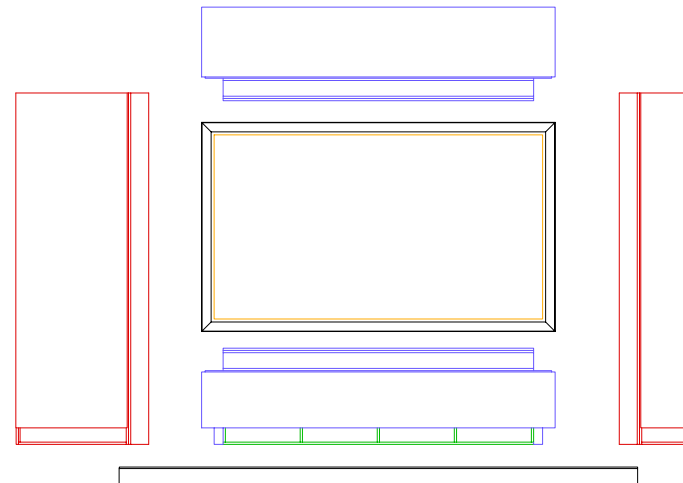

702 49th Street 3R
Brooklyn, NY
11220

opening date:

notes:

Front

Back

1 front
Scale: 3/16" = 1'-0"

ISSUED/REVISED No.	Date	Description
--------------------	------	-------------

05/11/15

Video Projection wall
Exploded view

Scale

Issue Date

File Name

DRAWING No.

John Monaco Design

John Monaco
 646-410-6487
 johnmonacodesign@gmail.com
 www.johnmonacodesign.com

702 49th Street 3R
 Brooklyn, NY
 11220

opening date:

notes:

1 front
 Scale: 1/2" = 1'-0"

2 back
 Scale: 1/2" = 1'-0"

3 side
 Scale: 1" = 1'-0"

ISSUED/REVISED No.	Date	Description
--------------------	------	-------------

05/11/15

DRAWING TITLE
 Video Projection wall

5 panel only
Scale: 1/4" = 1'-0"

ISSUED/REVISED No.	Date	Description
05/11/15		

05/11/15

Video Projection wall
Side walls/
Removable text panels

Scale

Issue Date

File Name

DRAWING No.