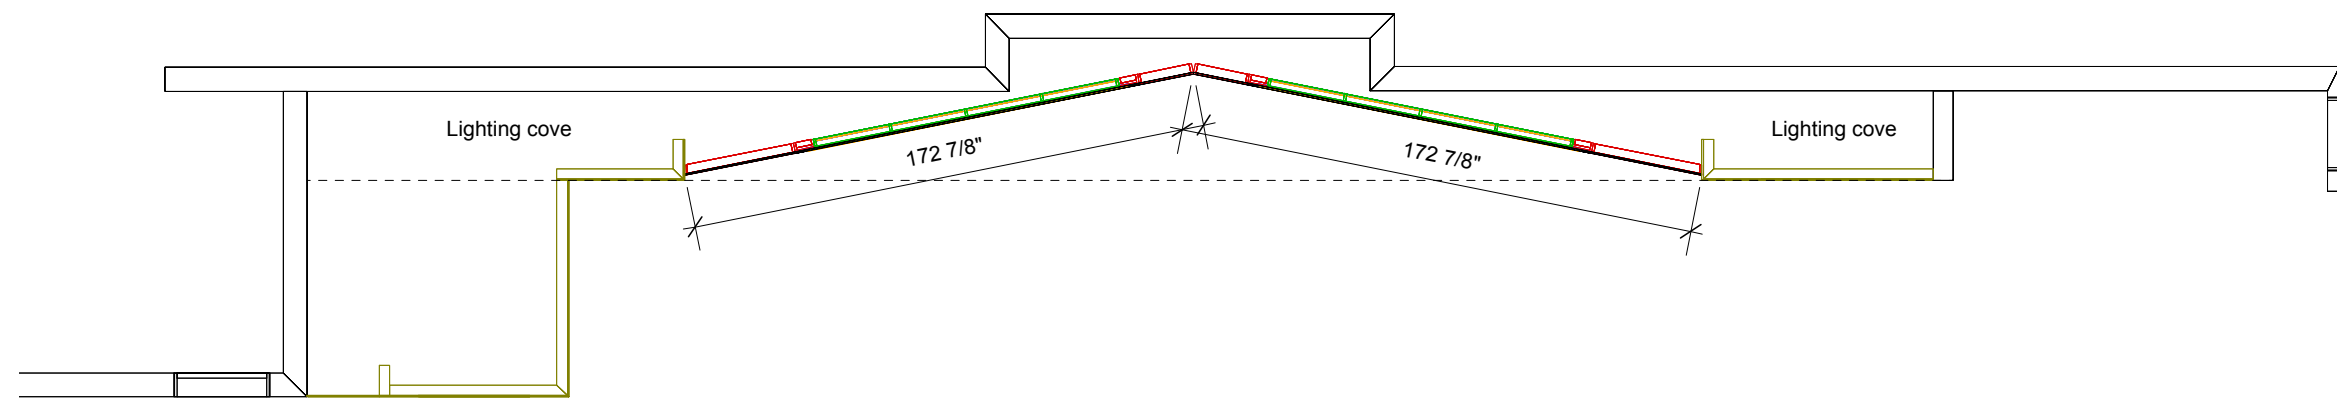

3 plan with existing architecture
Scale: 3/16" = 1'-0"

ISSUED/REVISED		
No.	Date	Description
	05/11/15	

DRAWING TITLE
Video Projection wall

Scale
Issue Date
File Name

DRAWING No.