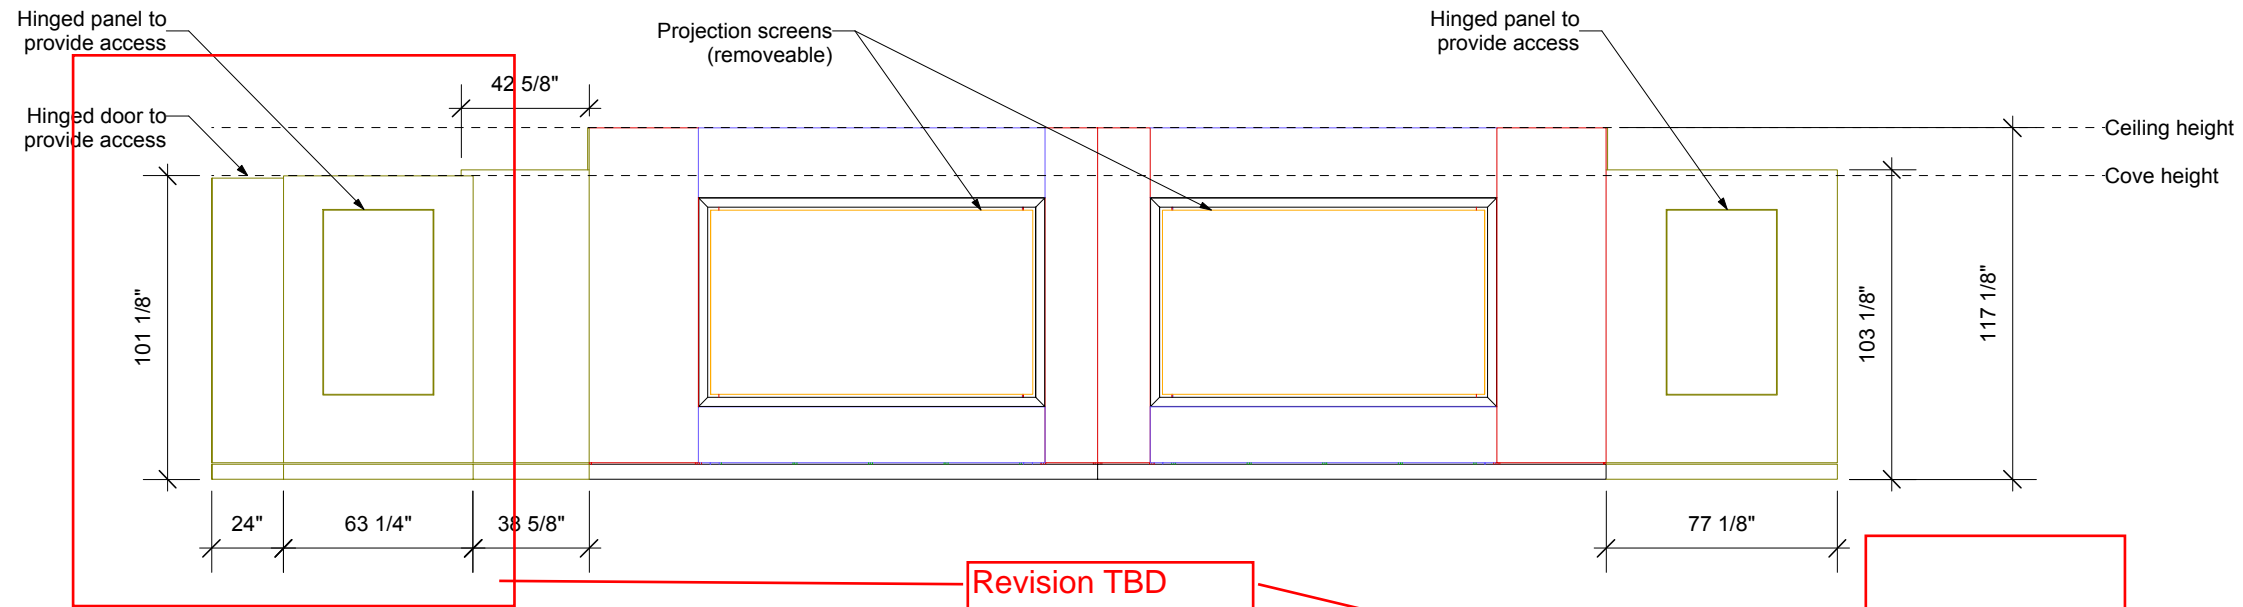

John Monaco Design

John Monaco
646-410-6487
johnmonacodesign@gmail.com
www.johnmonacodesign.com

702 49th Street 3R
Brooklyn, NY
11220

opening date:

notes:

1 front
Scale: 3/16" = 1'-0"