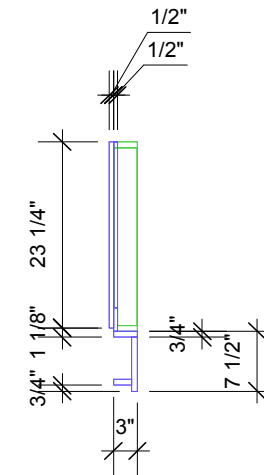

notes:

1 front
Scale: 1/2" = 1'-0"

2 back
Scale: 1/2" = 1'-0"

4 side
Scale: 3/4" = 1'-0"

3 top/plan
Scale: 1/2" = 1'-0"

ISSUED/REVISED		
No.	Date	Description
	05/11/15	

Video Projection wall
Side panels

Scale
Issue Date
File Name

DRAWING No.

John Monaco Design

John Monaco
646-410-6487
johnmonacodesign@gmail.com
www.johnmonacodesign.com

702 49th Street 3R
Brooklyn, NY
11220

opening date:

notes:

1 front
Scale: 1/2" = 1'-0"

2 back
Scale: 1/2" = 1'-0"

4 Scale: 1/2" = 1'-0"
side

3 top/plan
Scale: 1/2" = 1'-0"

ISSUED/REVISED		
No.	Date	Description

05/11/15

Video Projection
wall

Scale

Issue Date

File Name

5 panel only
Scale: 1/4" = 1'-0"

ISSUED/REVISED No.	Date	Description
05/11/15		

05/11/15

Video Projection wall
Side walls/
Removable text panels

Scale

Issue Date

File Name

DRAWING No.