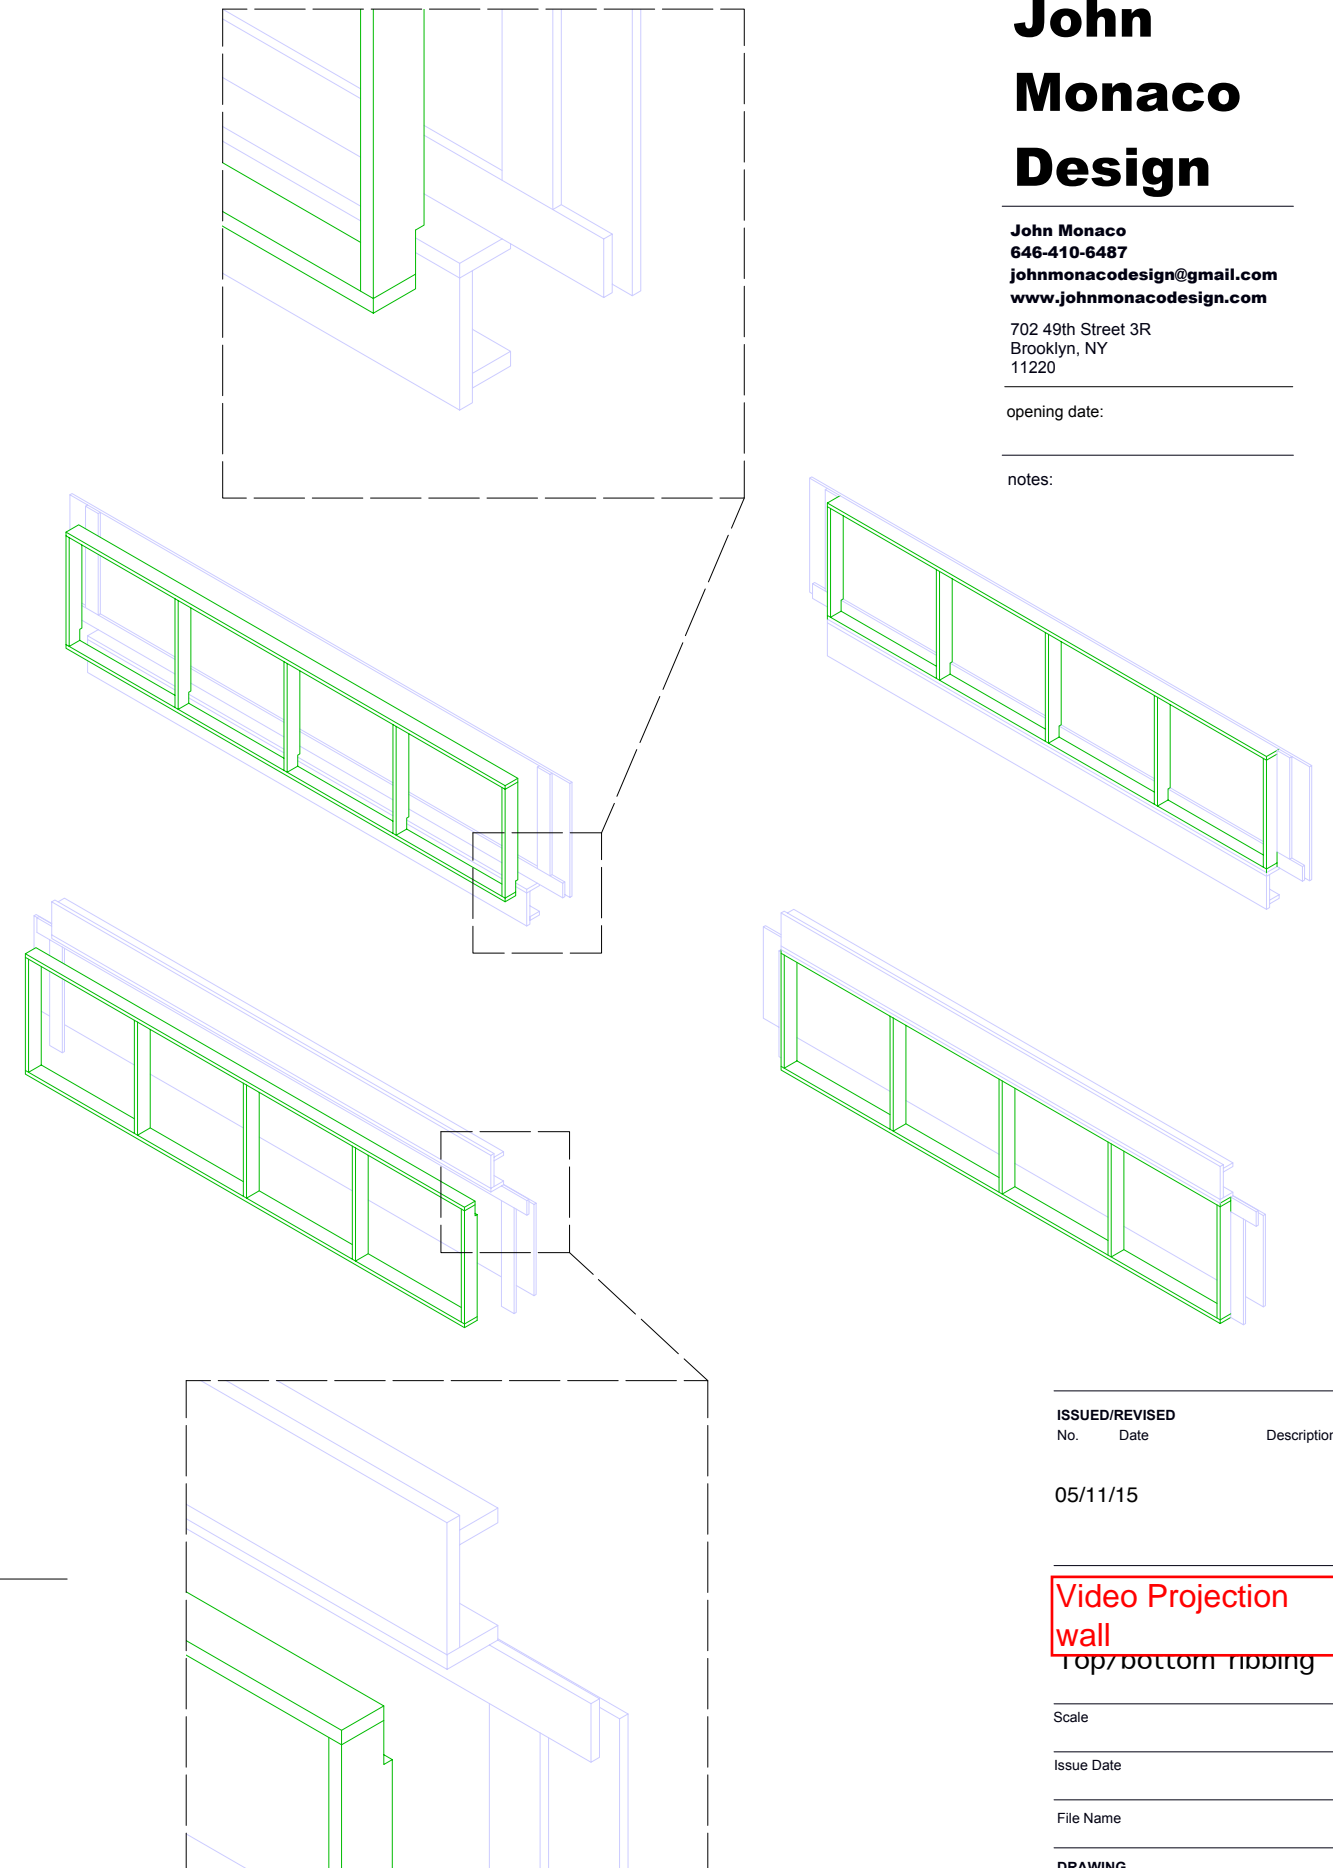

notes:

1 front
Scale: 3/8" = 1'-0"

2 back
Scale: 3/8" = 1'-0"

3 side
Scale: 1" = 1'-0"

Open space
for light bleed

ISSUED/REVISED No.	Date	Description
--------------------	------	-------------

05/11/15

DRAWING TITLE
Video Projection wall

4 side
Scale: 1/2" = 1'-0"

3 top/plan
Scale: 1/2" = 1'-0"

ISSUED/REVISED No.	Date	Description
	05/11/15	

Video Projection wall

Scale
Issue Date
File Name

DRAWING No.

John Monaco Design

John Monaco
646-410-6487
johnmonacodesign@gmail.com
www.johnmonacodesign.com

702 49th Street 3R
Brooklyn, NY
11220

opening date:

notes:

1 front
Scale: 1/2" = 1'-0"

2 top/plan
Scale: 1/2" = 1'-0"

3 side
Scale: 1" = 1'-0"

ISSUED/REVISED No.	Date	Description
--------------------	------	-------------

5 panel only
Scale: 1/4" = 1'-0"

ISSUED/REVISED No.	Date	Description
05/11/15		

05/11/15

Video Projection wall
Side walls/
Removable text panels

Scale

Issue Date

File Name

DRAWING No.