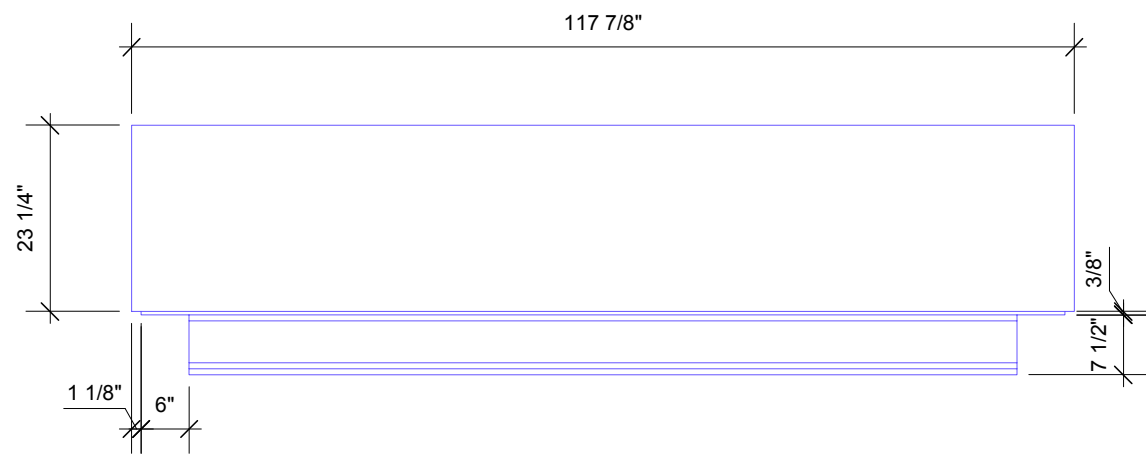

John Monaco Design

John Monaco
646-410-6487
johnmonacodesign@gmail.com
www.johnmonacodesign.com

702 49th Street 3R
Brooklyn, NY
11220

opening date:

notes:

1 front
Scale: 1/2" = 1'-0"