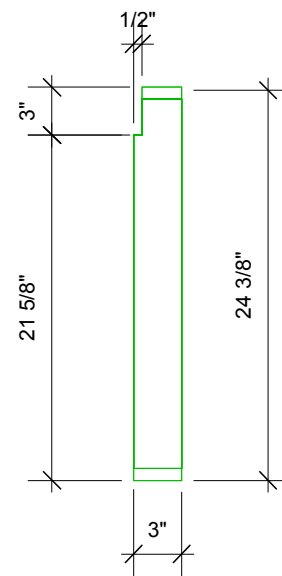

4 Scale: 1/2" = 1'-0"
side

3 top/plan
Scale: 1/2" = 1'-0"

ISSUED/REVISED		
No.	Date	Description

05/11/15

Video Projection
wall

Scale

Issue Date

File Name

4 side
Scale: 1/2" = 1'-0"

3 top/plan
Scale: 1/2" = 1'-0"

ISSUED/REVISED No.	Date	Description
	05/11/15	

Video Projection wall

Scale
Issue Date
File Name

DRAWING No.

John Monaco Design

John Monaco
646-410-6487
johnmonacodesign@gmail.com
www.johnmonacodesign.com

702 49th Street 3R
Brooklyn, NY
11220

opening date:

notes:

1 front
Scale: 1/2" = 1'-0"

2 top/plan
Scale: 1/2" = 1'-0"

3 side
Scale: 1" = 1'-0"

ISSUED/REVISED No.	Date	Description
--------------------	------	-------------

5 panel only
Scale: 1/4" = 1'-0"

ISSUED/REVISED No.	Date	Description
05/11/15		

05/11/15

Video Projection wall
Side walls/
Removable text panels

Scale

Issue Date

File Name

DRAWING No.