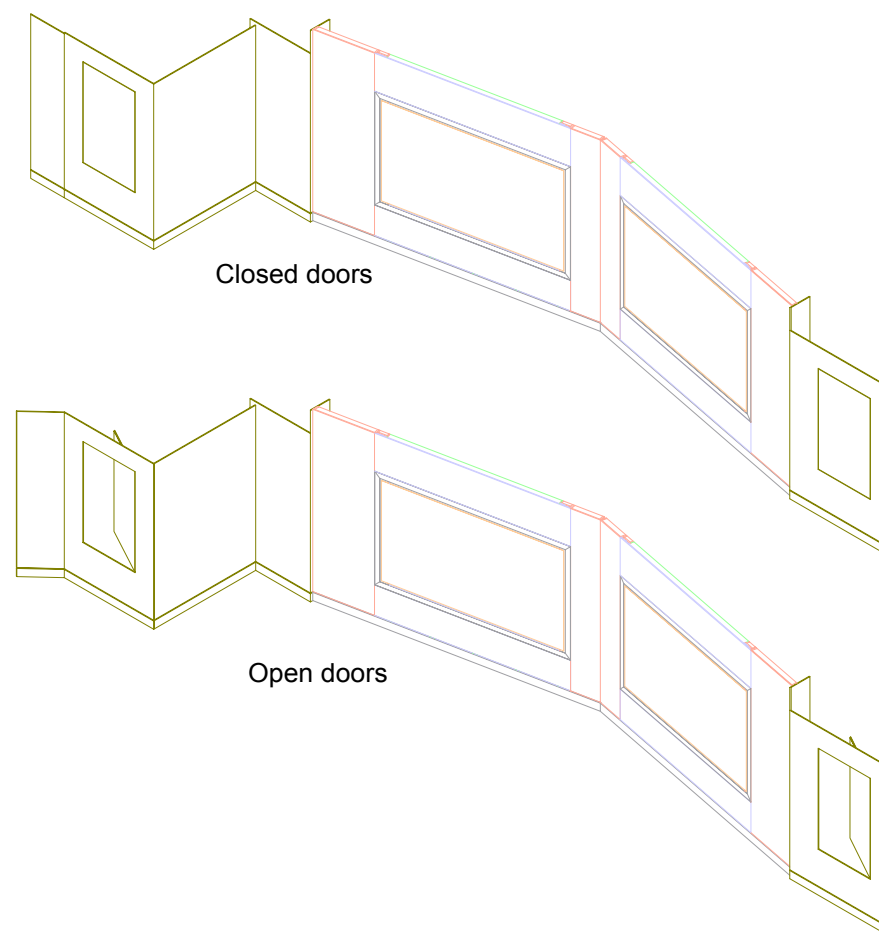

702 49th Street 3R
Brooklyn, NY
11220

opening date:

notes:

1 front - left side
Scale: 1/4" = 1'-0"

2 top/plan - left side
Scale: 1/4" = 1'-0"

3 front - right side
Scale: 1/4" = 1'-0"

4 top/plan - right side
Scale: 1/4" = 1'-0"

5 panel only
Scale: 1/4" = 1'-0"

ISSUED/REVISED No.	Date	Description
05/11/15		

05/11/15

Video Projection wall
Side walls/
Removable text panels

Scale

Issue Date

File Name

DRAWING No.