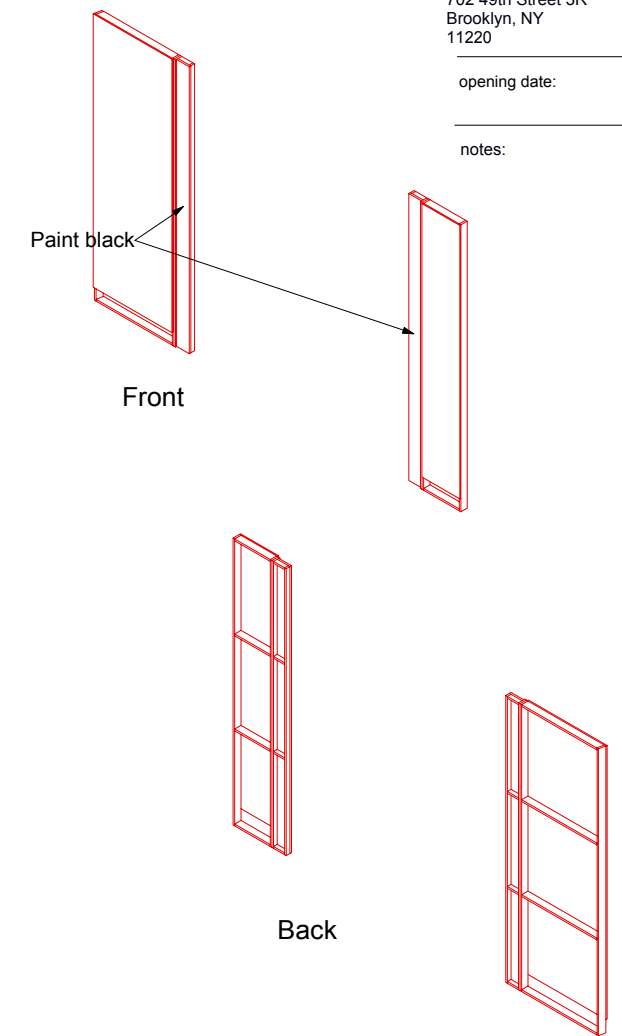

notes:

1 front
Scale: 3/8" = 1'-0"

2 back
Scale: 3/8" = 1'-0"

3 side
Scale: 1" = 1'-0"

Open space
for light bleed

ISSUED/REVISED No.	Date	Description
--------------------	------	-------------

05/11/15

DRAWING TITLE
Video Projection wall

notes:

1 front
Scale: 1/2" = 1'-0"

2 back
Scale: 1/2" = 1'-0"

4 side
Scale: 3/4" = 1'-0"

3 top/plan
Scale: 1/2" = 1'-0"

ISSUED/REVISED		
No.	Date	Description
	05/11/15	

Video Projection wall
Side panels

Scale
Issue Date
File Name

5 panel only
Scale: 1/4" = 1'-0"

ISSUED/REVISED No.	Date	Description
05/11/15		

05/11/15

Video Projection wall
Side walls/
Removable text panels

Scale

Issue Date

File Name

DRAWING No.