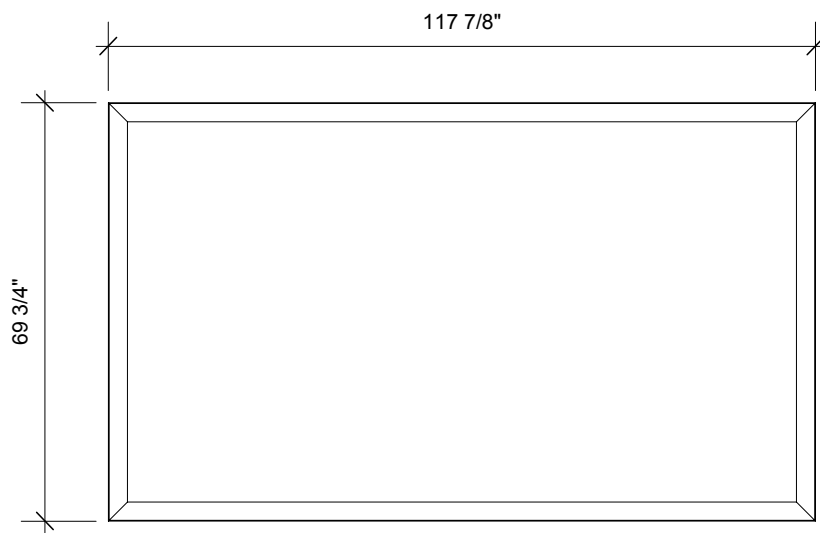

notes:

1 front
Scale: 3/8" = 1'-0"

2 back
Scale: 3/8" = 1'-0"

3 side
Scale: 1" = 1'-0"

Open space
for light bleed

ISSUED/REVISED No.	Date	Description
--------------------	------	-------------

05/11/15

DRAWING TITLE
Video Projection wall

notes:

1 front
Scale: 1/2" = 1'-0"

2 back
Scale: 1/2" = 1'-0"

4 side
Scale: 3/4" = 1'-0"

3 top/plan
Scale: 1/2" = 1'-0"

ISSUED/REVISED		
No.	Date	Description
	05/11/15	

Video Projection wall
Side panels

Scale
Issue Date
File Name

4 Scale: 1/2" = 1'-0"
side

3 top/plan
Scale: 1/2" = 1'-0"

ISSUED/REVISED		
No.	Date	Description

05/11/15

Video Projection
wall

Scale

Issue Date

File Name

5 panel only
Scale: 1/4" = 1'-0"

ISSUED/REVISED No.	Date	Description
05/11/15		

05/11/15

Video Projection wall
Side walls/
Removable text panels

Scale

Issue Date

File Name

DRAWING No.