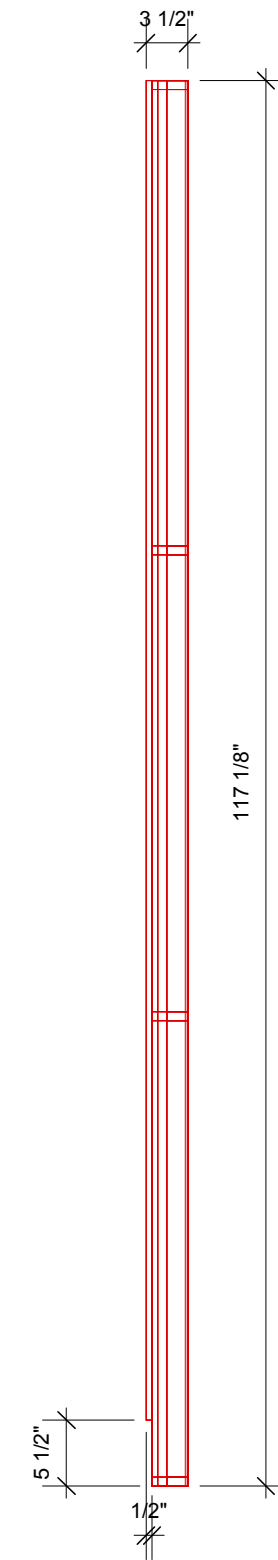

3 plan with existing architecture
Scale: 3/16" = 1'-0"

ISSUED/REVISED		
No.	Date	Description
	05/11/15	

DRAWING TITLE
Video Projection wall

Scale
Issue Date
File Name

DRAWING No.

John Monaco Design

John Monaco
646-410-6487
johnmonacodesign@gmail.com
www.johnmonacodesign.com

702 49th Street 3R
Brooklyn, NY
11220

opening date:

notes:

Front

Back

1 front
Scale: 3/16" = 1'-0"

ISSUED/REVISED No.	Date	Description
--------------------	------	-------------

05/11/15

opening date:

notes:

1 front
 Scale: 1/2" = 1'-0"

2 back
 Scale: 1/2" = 1'-0"

3 side
 Scale: 1" = 1'-0"

ISSUED/REVISED No.	Date	Description
--------------------	------	-------------

05/11/15

DRAWING TITLE
 Video Projection wall

notes:

1 front
Scale: 1/2" = 1'-0"

2 back
Scale: 1/2" = 1'-0"

4 side
Scale: 3/4" = 1'-0"

3 top/plan
Scale: 1/2" = 1'-0"

ISSUED/REVISED		
No.	Date	Description
	05/11/15	

Video Projection wall
Side panels

Scale
Issue Date
File Name