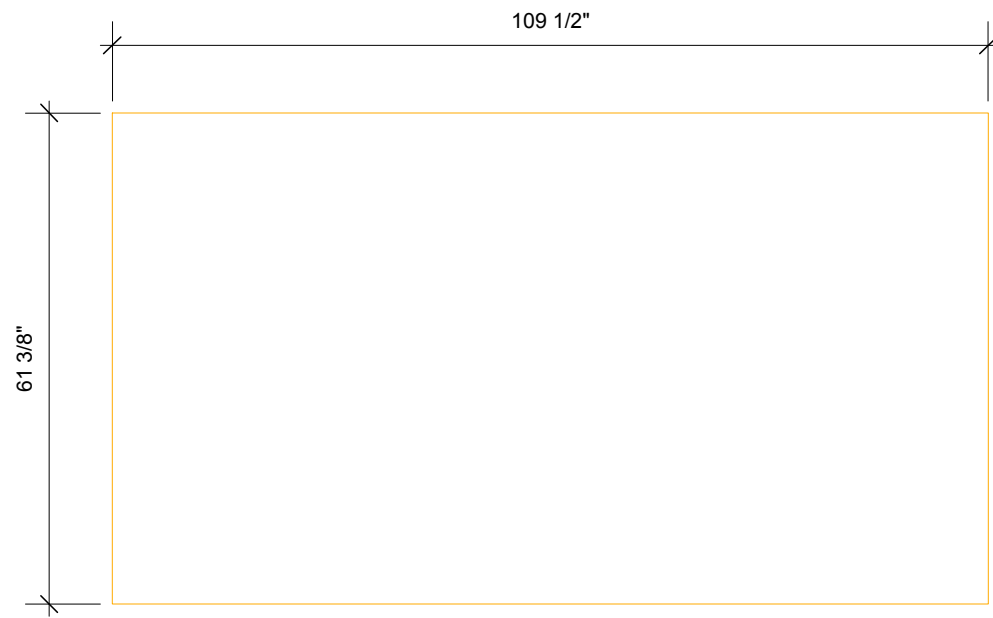

opening date:

notes:

1 front
 Scale: 1/2" = 1'-0"

2 back
 Scale: 1/2" = 1'-0"

3 side
 Scale: 1" = 1'-0"

ISSUED/REVISED No.	Date	Description
--------------------	------	-------------

05/11/15

DRAWING TITLE
 Video Projection wall

5 panel only
Scale: 1/4" = 1'-0"

ISSUED/REVISED No.	Date	Description
05/11/15		

05/11/15

Video Projection wall
Side walls/
Removable text panels

Scale

Issue Date

File Name

DRAWING No.