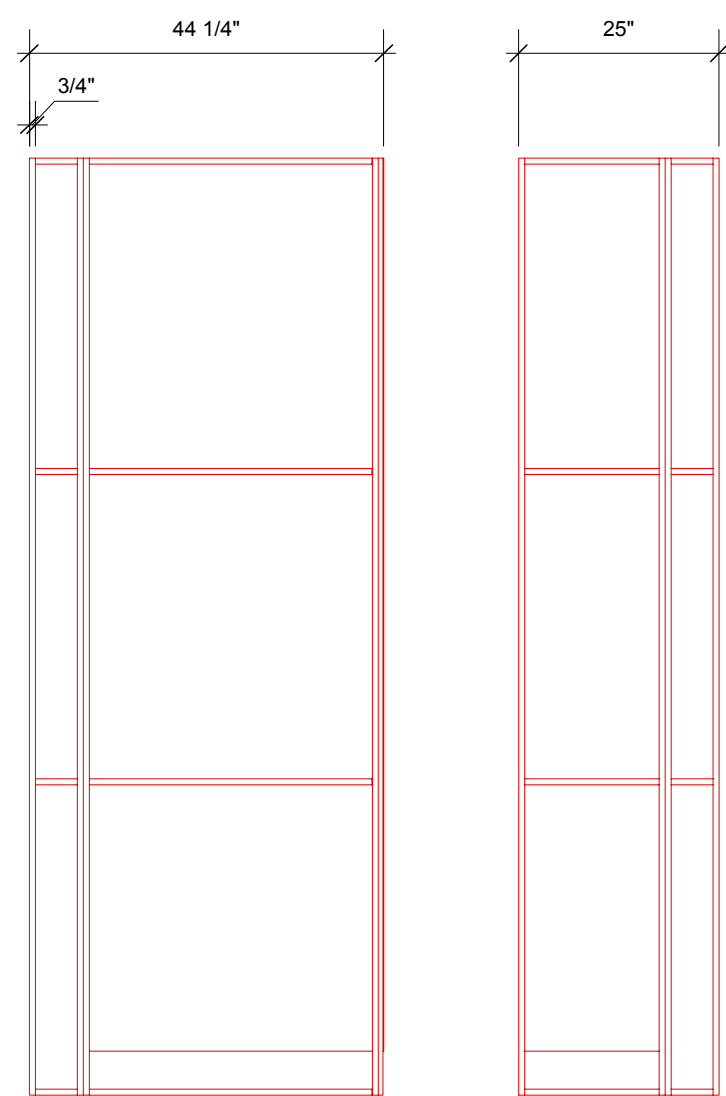

opening date:

notes:

1 front
 Scale: 1/2" = 1'-0"

2 back
 Scale: 1/2" = 1'-0"

3 side
 Scale: 1" = 1'-0"

ISSUED/REVISED No.	Date	Description
--------------------	------	-------------

05/11/15

DRAWING TITLE
 Video Projection wall

notes:

1 front
Scale: 3/8" = 1'-0"

2 back
Scale: 3/8" = 1'-0"

3 side
Scale: 1" = 1'-0"

Open space
for light bleed

ISSUED/REVISED No.	Date	Description
--------------------	------	-------------

05/11/15

DRAWING TITLE
Video Projection wall

notes:

1 front
Scale: 1/2" = 1'-0"

2 back
Scale: 1/2" = 1'-0"

4 side
Scale: 3/4" = 1'-0"

3 top/plan
Scale: 1/2" = 1'-0"

ISSUED/REVISED		
No.	Date	Description
	05/11/15	

Video Projection wall
Side panels

Scale
Issue Date
File Name

5 panel only
Scale: 1/4" = 1'-0"

ISSUED/REVISED No.	Date	Description
05/11/15		

05/11/15

Video Projection wall
Side walls/
Removable text panels

Scale

Issue Date

File Name

DRAWING No.