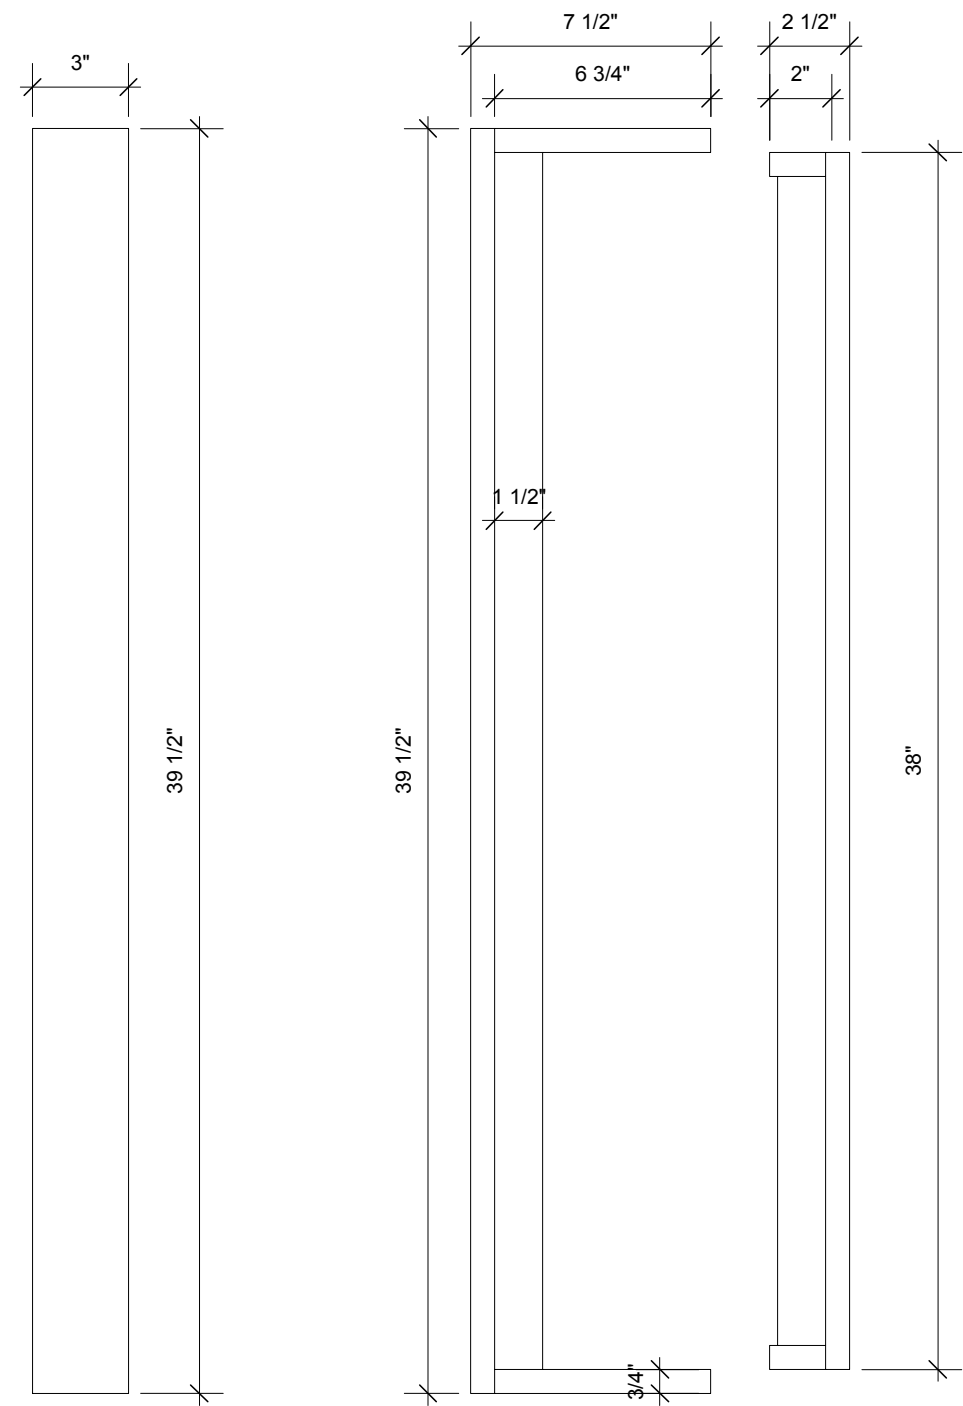

John Monaco Design

John Monaco
646-410-6487
johnmonacodesign@gmail.com
www.johnmonacodesign.com

702 49th Street 3R
Brooklyn, NY
11220

opening date:

notes:

NO paint needed

2 sets per panel for 9 panels = 18 sets

1 floating panel insert/cutout
Scale: 1" = 1'-0"

2 front
Scale: 2" = 1'-0"

2 side
Scale: 2" = 1'-0"

3 top/plan
Scale: 3" = 1'-0"

ISSUED/REVISED		
No.	Date	Description
11-23-15		
12-10-15		
01-07-15		
DRAWING TITLE		
Standard Deep Niche Panel and Insert		
Scale		
Issue Date		
File Name		
DRAWING No.		