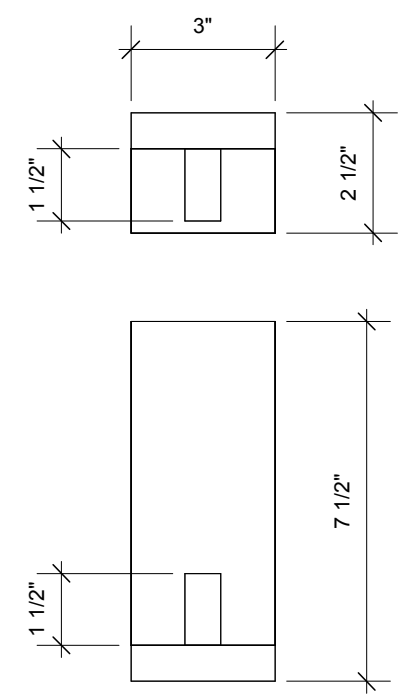

John Monaco Design

John Monaco
646-410-6487
johnmonacodesign@gmail.com
www.johnmonacodesign.com

702 49th Street 3R
Brooklyn, NY
11220

opening date:

notes:

NO paint needed

2 sets per panel for 9 panels = 18 sets

1 floating panel insert/cutout
Scale: 1" = 1'-0"

2 front
Scale: 2" = 1'-0"

2 side
Scale: 2" = 1'-0"

3 top/plan
Scale: 3" = 1'-0"

ISSUED/REVISED		
No.	Date	Description
11-23-15		
12-10-15		
01-07-15		
DRAWING TITLE		
Standard Deep Niche Panel and Insert		
Scale		
Issue Date		
File Name		
DRAWING No.		