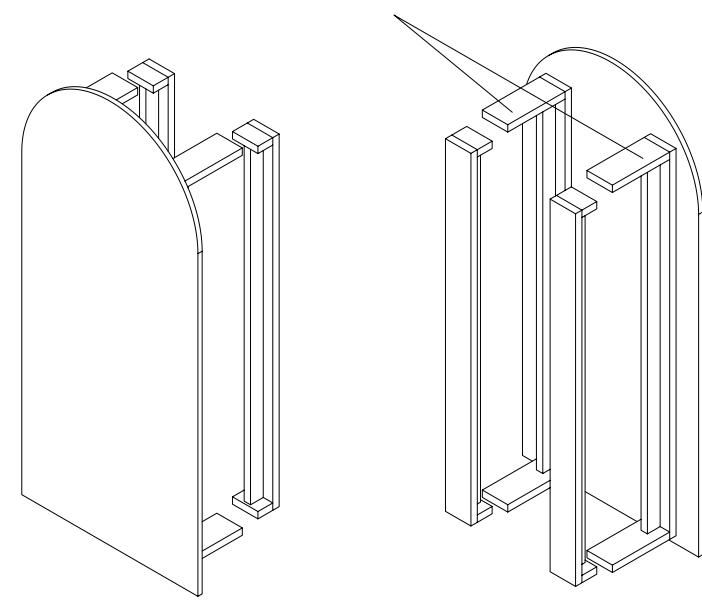

1 floating panel insert/cutout
Scale: 1" = 1'-0"

2 front
Scale: 2" = 1'-0"

2 side
Scale: 2" = 1'-0"

3 top/plan
Scale: 3" = 1'-0"

ISSUED/REVISED		
No.	Date	Description
11-23-15		
12-10-15		
01-07-15		
DRAWING TITLE		
Standard Deep Niche Panel and Insert		
Scale		
Issue Date		
File Name		
DRAWING No.		